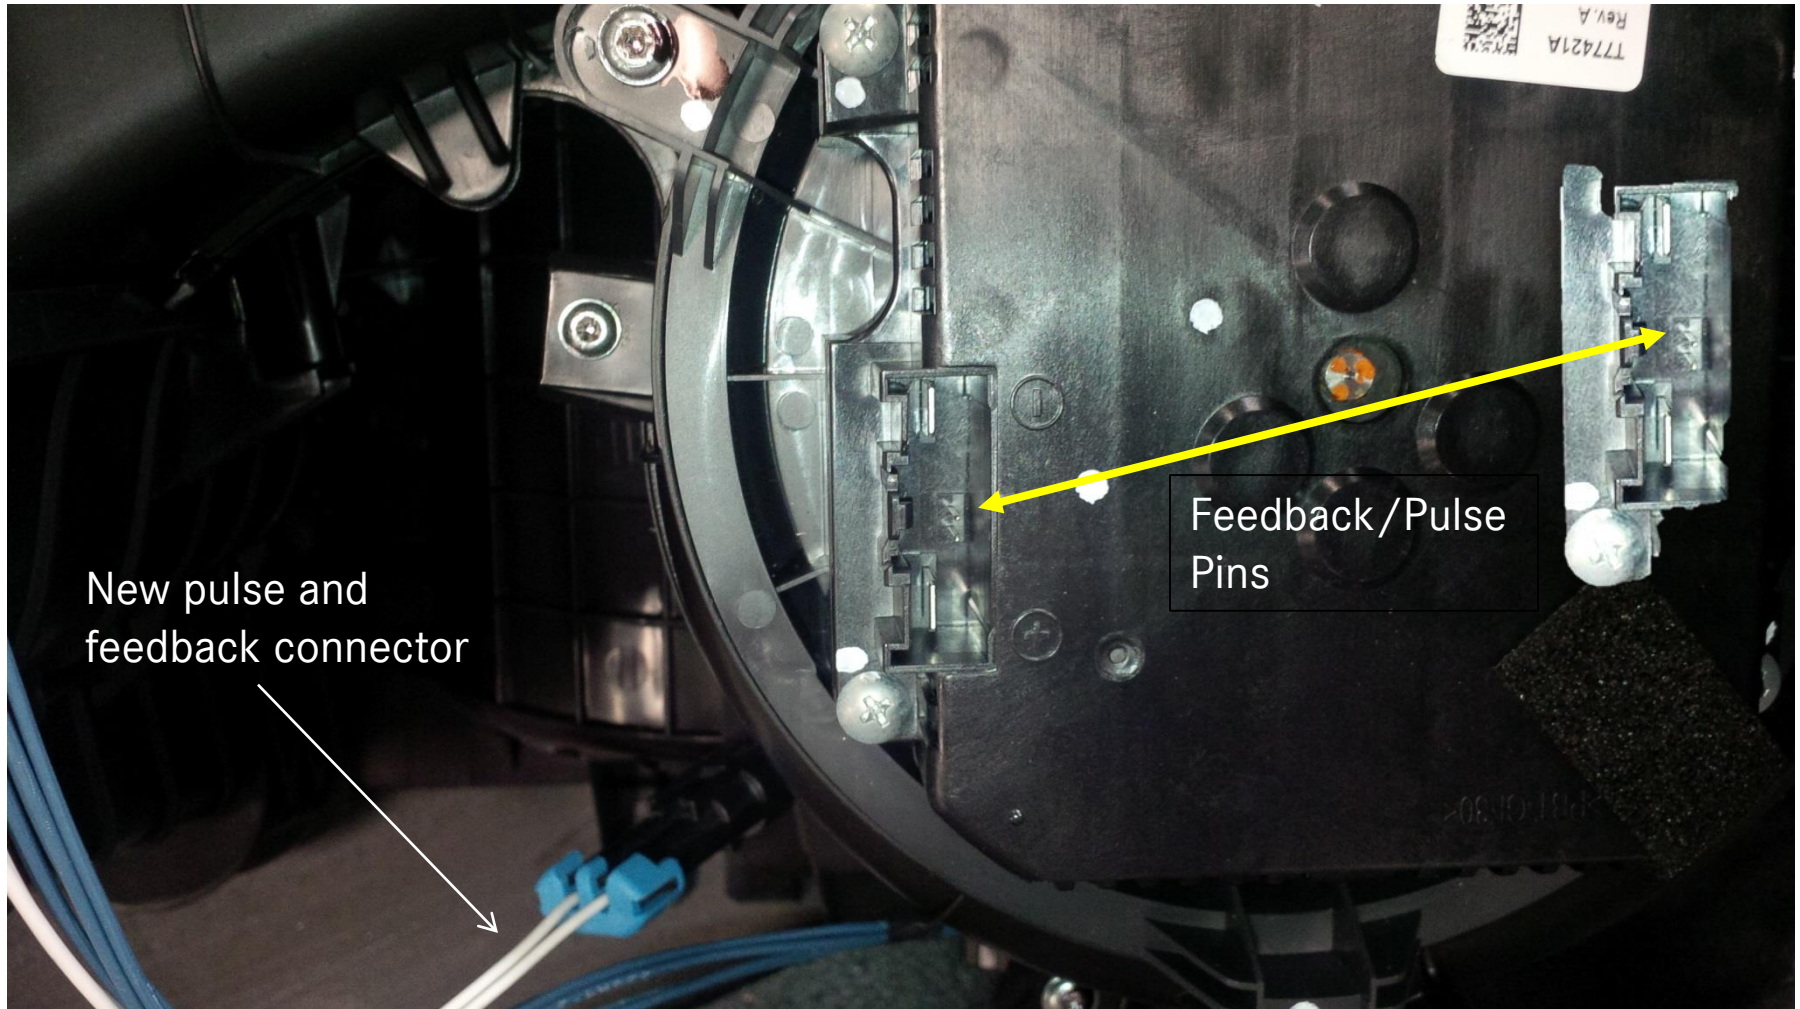

Shinano Blower Motor Connection

New pulse and feedback connector

Feedback/Pulse Pins