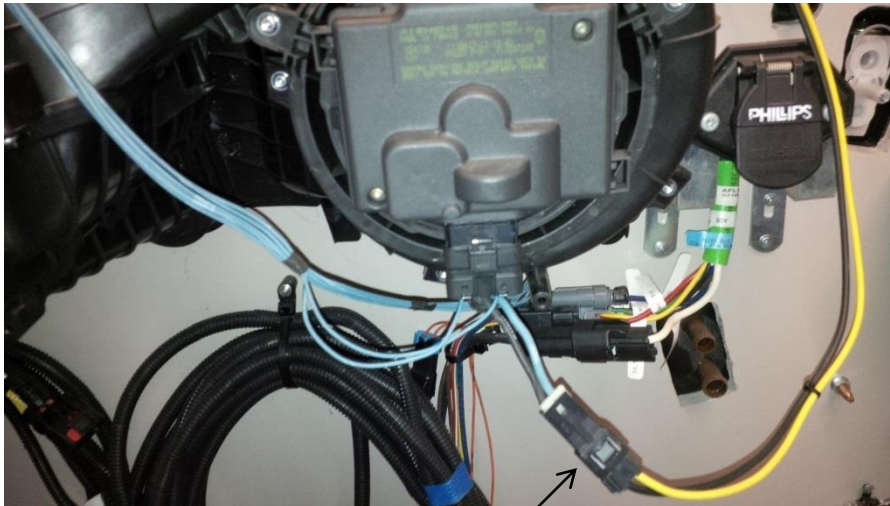

Old Style Blower Motor

Replacement of this connector

Old Brose Motor

New Style Blower Motor

Front HVAC Assembly A22-60633-003

New Shinano Motor

Shinano Blower Motor Connection

New pulse and feedback connector

Feedback/Pulse Pins

Full View

New Delphi 6 pin Connector
23-13662-605

23-13151-616		PLUG-6CAV,GET.64MXD,AI ,BK			
SERIES	GET.64 MIXED (GET.64MXD)			UNSEALED	
CAV	6	GENDER	PLUG	COLOR	BLACK
MATL	PA66 GF35	TPA	INTEGRAL	CONN TYPE	ECU/DEVICE
USE ONLY IF REQUIRED		CPA	NONE		
A KEY, RED TPA					

RELATED ITEMS
CAN MATE TO ELEC UNIT HVAC BLOWER MOTOR