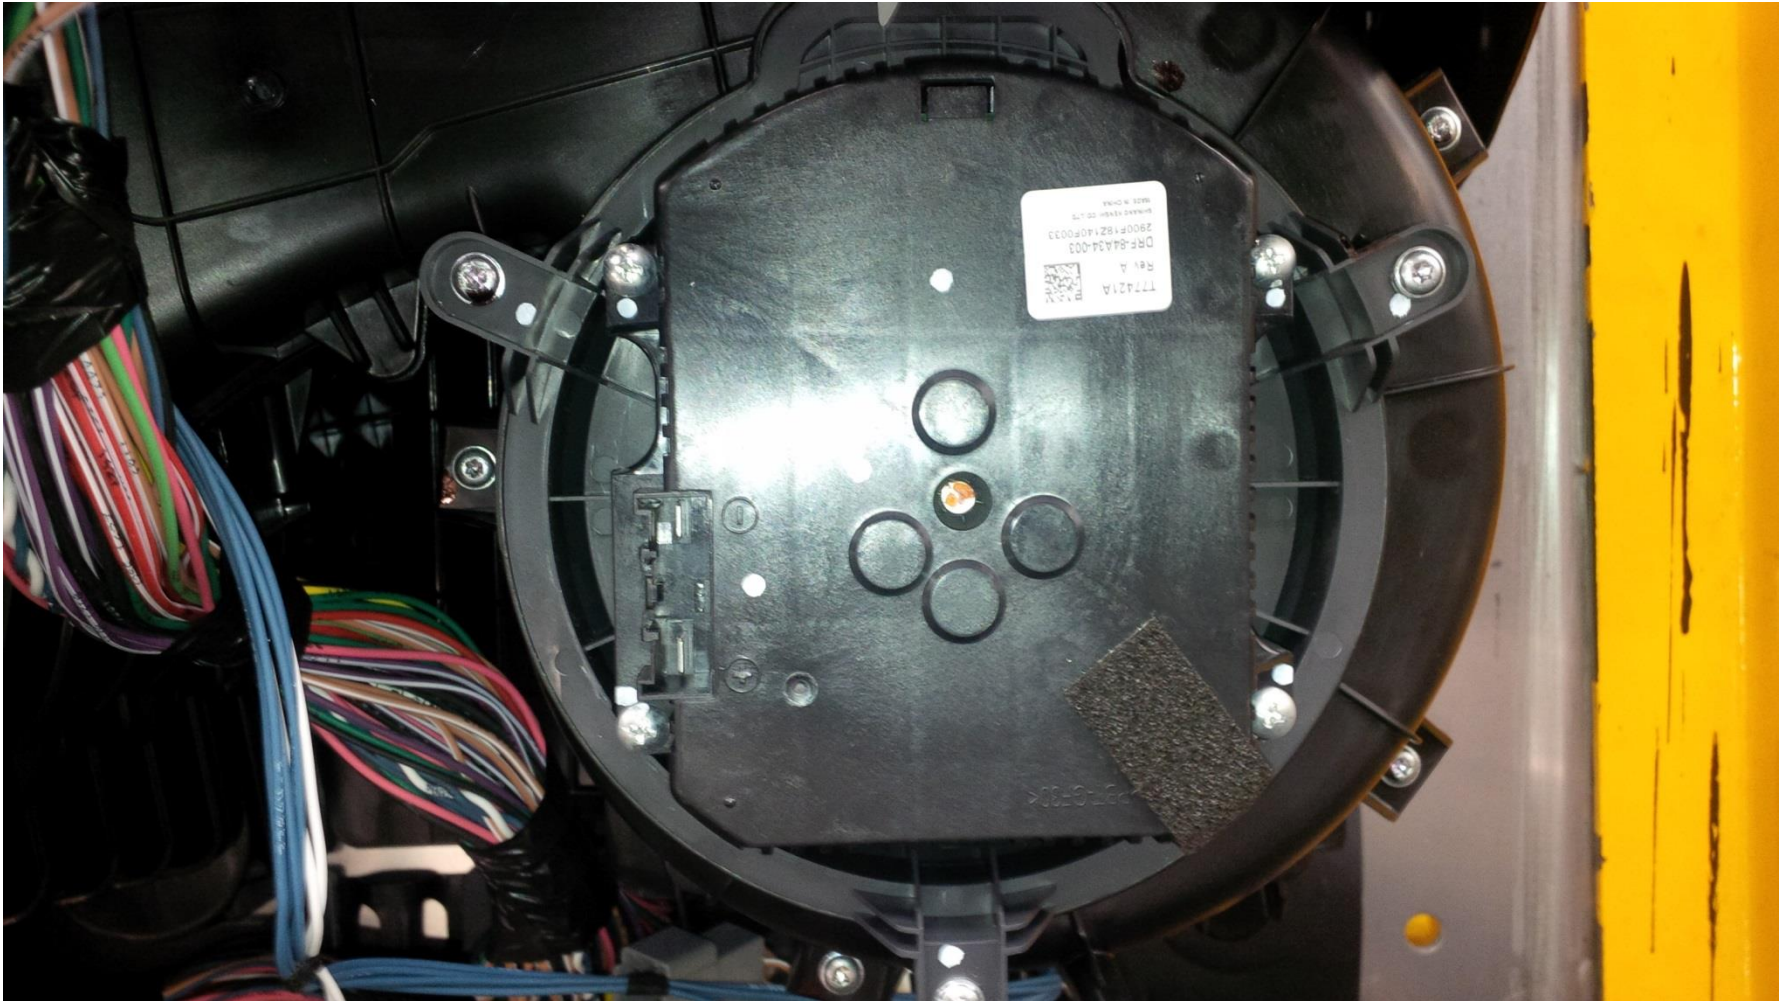

Old Style Blower Motor

Replacement of this connector

Old Brose Motor

New Style Blower Motor

Front HVAC Assembly A22-60633-003

New Shinano Motor

Shinano Blower Motor Connection

New pulse and feedback connector

Feedback/Pulse Pins

Full View

New Delphi 6 pin Connector
23-13662-605

23-13151-616		PLUG-6CAV,GET.64MXD,AI ,BK			
SERIES	GET.64 MIXED (GET.64MXD)			UNSEALED	
CAV	6	GENDER	PLUG	COLOR	BLACK
MATL	PA66 GF35	TPA	INTEGRAL	CONN TYPE	ECU/DEVICE
USE ONLY IF REQUIRED		CPA	NONE		
A KEY, RED TPA					