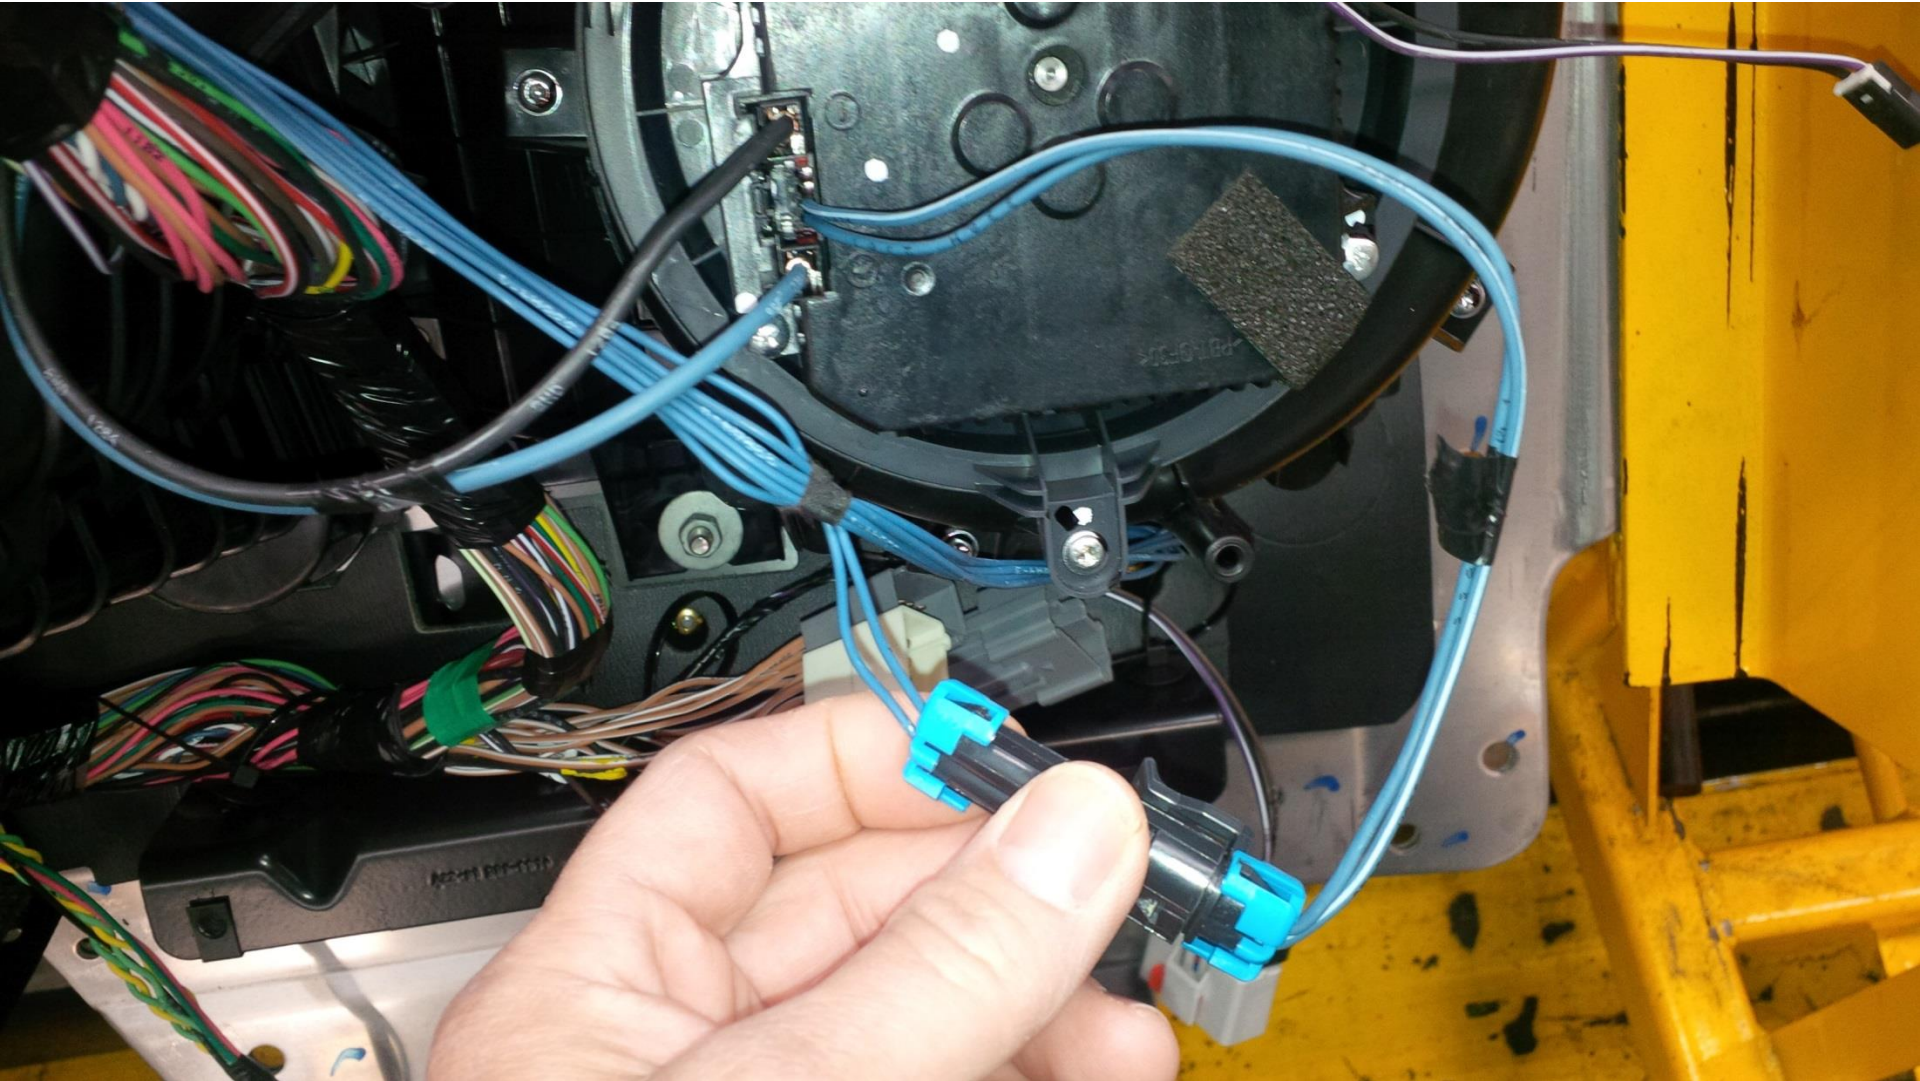

Old Style Blower Motor

Replacement of this connector

Old Brose Motor

New Style Blower Motor

Front HVAC Assembly A22-60633-003

New Shinano Motor

Shinano Blower Motor Connection

New pulse and feedback connector

Feedback/Pulse Pins

Full View

New Delphi 6 pin Connector
23-13662-605

23-13151-616		PLUG-6CAV,GET.64MXD,AI ,BK			
SERIES	GET.64 MIXED (GET.64MXD)			UNSEALED	
CAV	6	GENDER	PLUG	COLOR	BLACK
MATL	PA66 GF35	TPA	INTEGRAL	CONN TYPE	ECU/DEVICE
USE ONLY IF REQUIRED		CPA	NONE		
A KEY, RED TPA					

RELATED ITEMS
CAN MATE TO ELEC UNIT HVAC BLOWER MOTOR