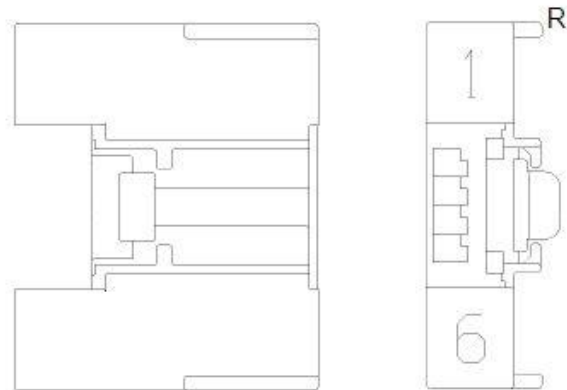

APPROVED SUPPLIER PART NUMBERS
AI 1452203-1

CONNECTOR CAVITIES
Fem GET.64 : 2, 3, 4, 5
22TXL,20TXL
Fem Y6.3 20AWG- : 1, 6
12AWG

TYP TERM: 23-13208-040, 23-13208-041

TYP TERM: 23-13211-320, 23-13211-321, 23-13211-322,
23-13211-323