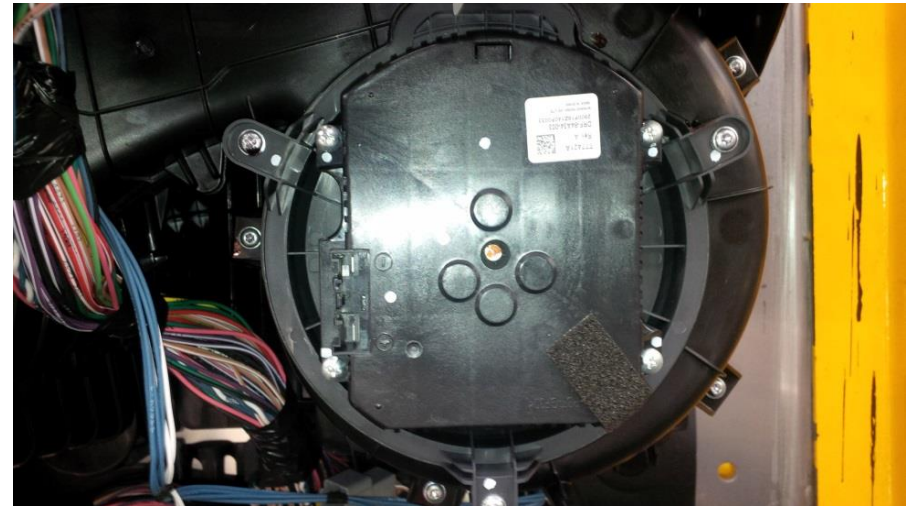

Old Style Blower Motor

Replacement of this connector

Old Brose Motor

New Style Blower Motor

Front HVAC Assembly A22-60633-003

New Shinano Motor

Shinano Blower Motor Connection

New pulse and feedback connector

Feedback/Pulse Pins

Full View

New Delphi 6 pin Connector
23-13662-605

23-13151-616		PLUG-6CAV,GET.64MXD,AI ,BK			
SERIES	GET.64 MIXED (GET.64MXD)			UNSEALED	
CAV	6	GENDER	PLUG	COLOR	BLACK
MATL	PA66 GF35	TPA	INTEGRAL	CONN TYPE	ECU/DEVICE
USE ONLY IF REQUIRED		CPA	NONE		
A KEY, RED TPA					

APPROVED SUPPLIER PART NUMBERS
AI 1452203-1

CONNECTOR CAVITIES
Fem GET.64 : 2, 3, 4, 5
22TXL,20TXL
Fem Y6.3 20AWG- : 1, 6
12AWG

TYP TERM: 23-13208-040, 23-13208-041

TYP TERM: 23-13211-320, 23-13211-321, 23-13211-322,
23-13211-323