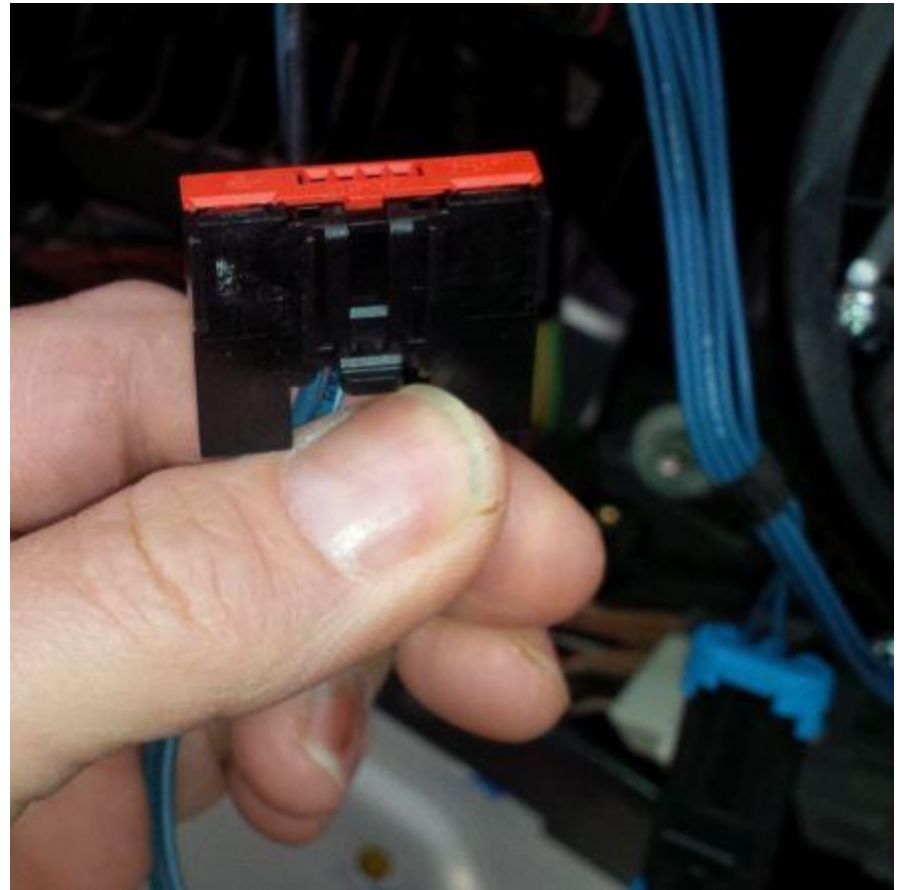

Feedback/Pulse Pins

Full View

New Delphi 6 pin Connector
23-13662-605

23-13151-616		PLUG-6CAV,GET.64MXD,AI ,BK			
SERIES	GET.64 MIXED (GET.64MXD)			UNSEALED	
CAV	6	GENDER	PLUG	COLOR	BLACK
MATL	PA66 GF35	TPA	INTEGRAL	CONN TYPE	ECU/DEVICE
USE ONLY IF REQUIRED		CPA	NONE		
A KEY, RED TPA					