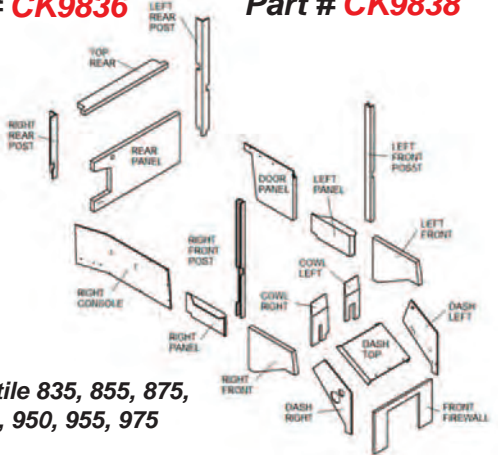

Cab Kit-Black
Part # **CK9835**

Black Basketweave
Part # **CK9837**

Burg. Basketweave
Part # **CK9836**

Red
Part # **CK9838**

Tractors: TW5, TW15, TW25, TW35, 6710, 7710, 7810, 7910, 8210, 8530, 8630, 8730, 8830