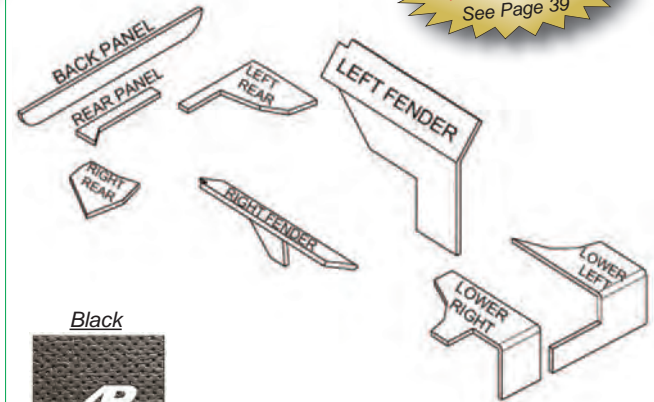

7" Seat Base

Included

Early Serial Number

Tractors: Late S/N 4030, 4230, 4430, 4630

Cab Kit-Black
Part # **CK5031**

NEW
Qwik Fit Lower Kit
See Page 39