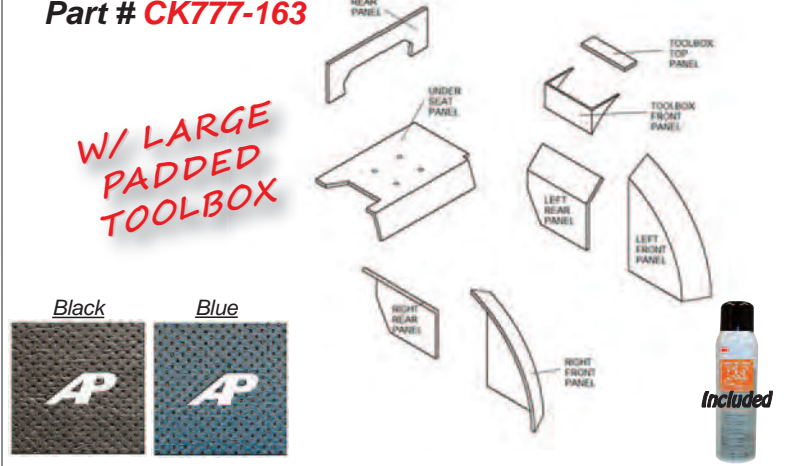

Cab Kit-Black
Part # **CK777-103**

Cab Kit-Blue
Part # **CK777-163**

Tractors: TW5, TW15, TW25, TW35, 5700, 6700, 6710, 7700, 7710, 7810, 7910, 8200, 8210, 8700, 9700

W/ LARGE PADDED TOOLBOX