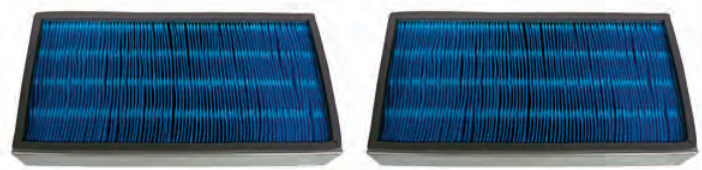

Cab Filter

Part # 320-303748
OE #303748A1

Case/IH Tractors: 8910, 8920, 8930, 8940, 8950

Includes 2 Filters