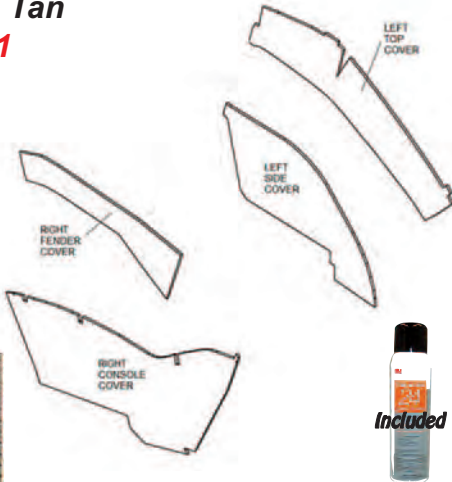

Tractors: 5120, 5130, 5140, 5150, 5220, 5230, 5240, Euro: 5120, 5130, 5140

Embassy Gray

Cab Kit-Embassy Gray Part # CK3150

Tractors: MX80C, MX90C, MX100, MX110, MX120, MX135, MX150, MX170

Cab Kit-Sailcloth Tan Part # CK3151