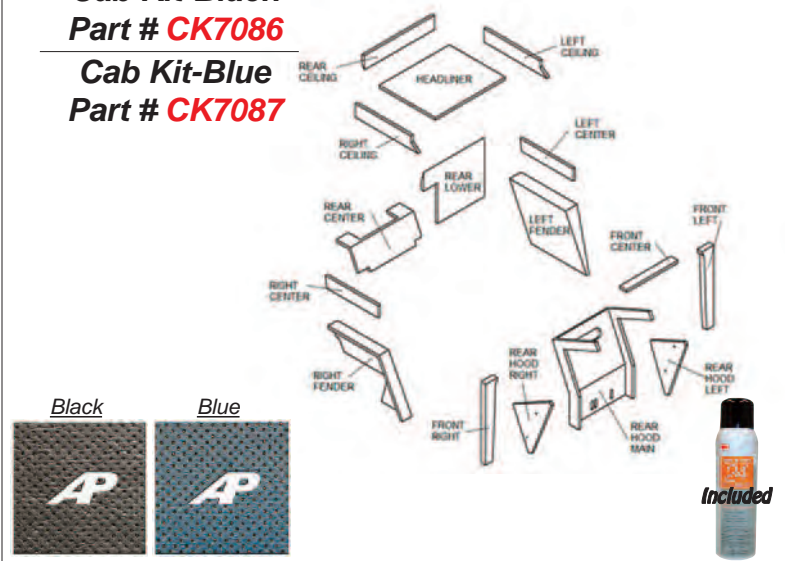

Retainers 16PK
Part # **CK7077-H16**

Cab Kit-Black
Part # **CK7086**

Cab Kit-Blue
Part # **CK7087**

Tractors: 8600, 9200, 9600