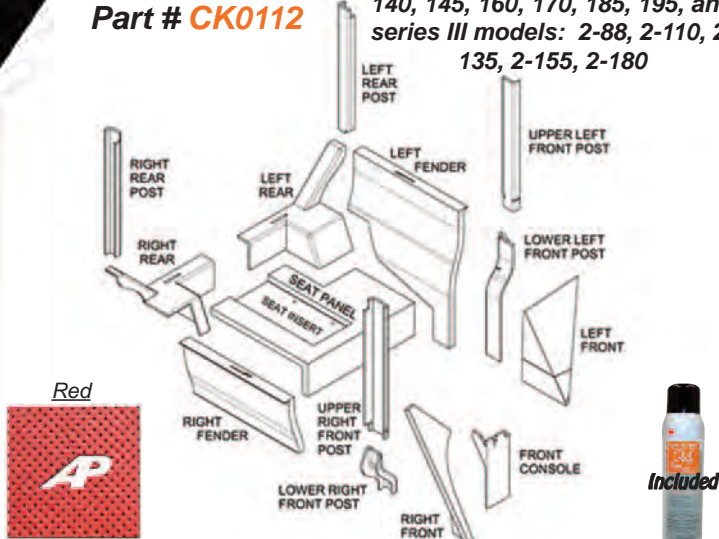

Cab Kit-Red
Part # **CK0112**

Tractors: White 100, 120, 125,
140, 145, 160, 170, 185, 195, and
series III models: 2-88, 2-110, 2-
135, 2-155, 2-180