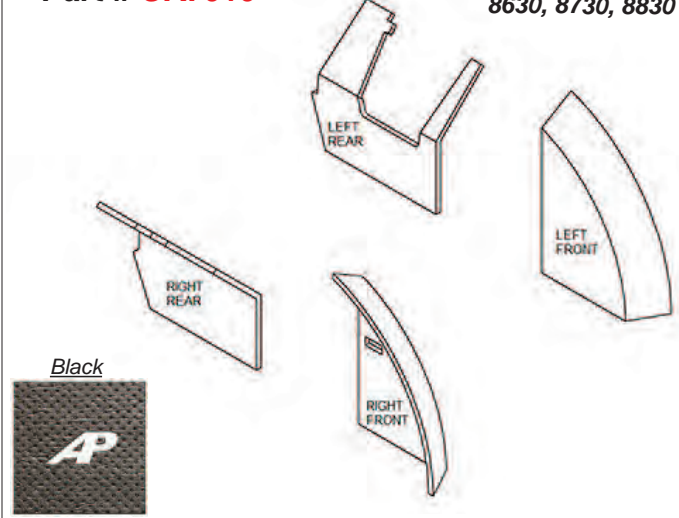

Tractors: Versatile 835, 855, 875, 895, 935, 945, 950, 955, 975

Cab Kit-Black
Part # **CK7010**