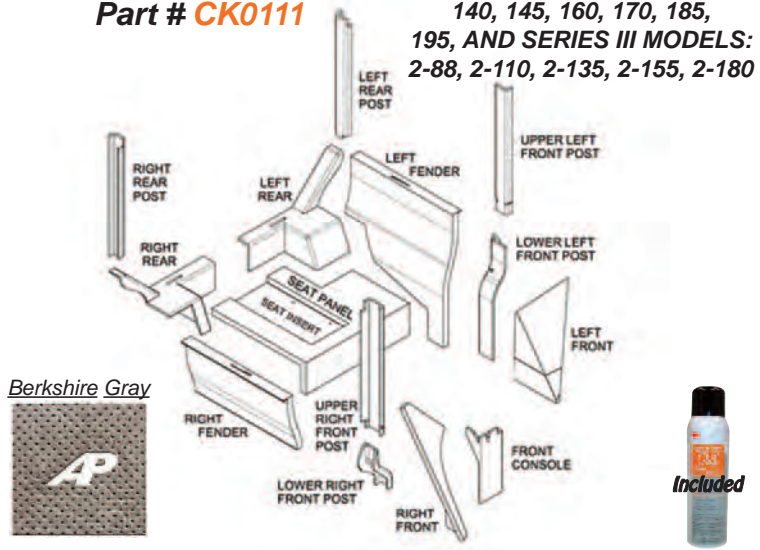

Cab Kit-Berkshire Gray
Part # **CK0111**

Tractors: White 100, 120, 125,
140, 145, 160, 170, 185,
195, AND SERIES III MODELS:
2-88, 2-110, 2-135, 2-155, 2-180