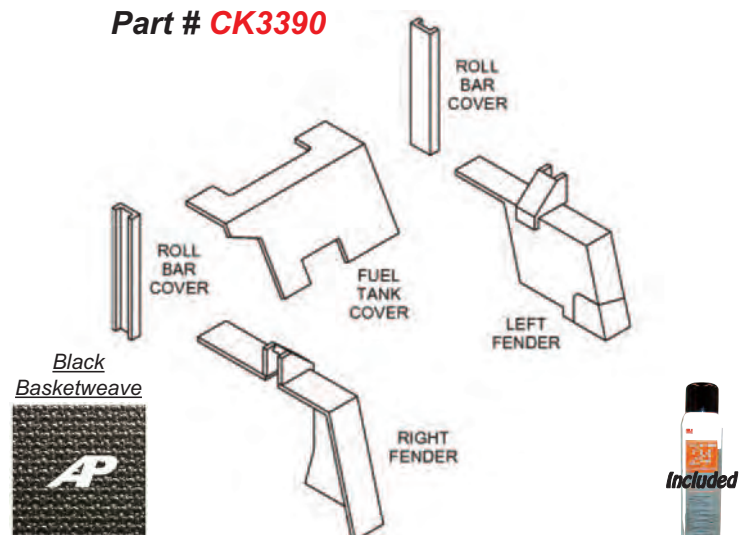

CASE/IH

Tractors: 1270, 1370, 1570