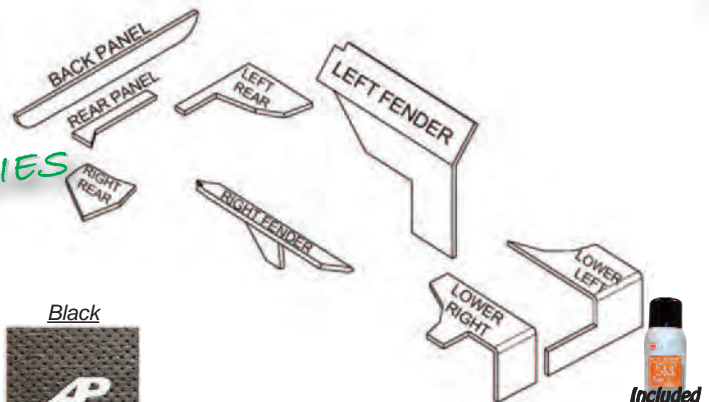

Black

Included

Full Parts Listing On Page 21

30 SERIES

Cab Kit-Black

Part # **CK5040**

9 Piece Kit

Tractors: 4040, 4240, 4440, 4640, 4840
S/N 185706 & Below