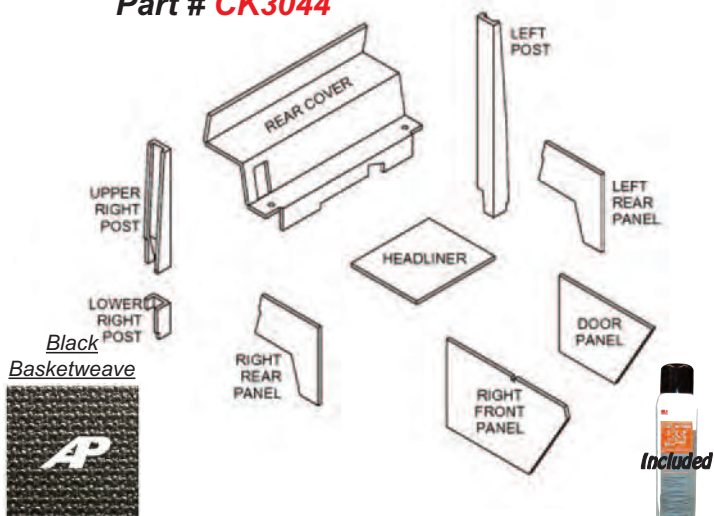

Tractors: 4490, 4690,
4890