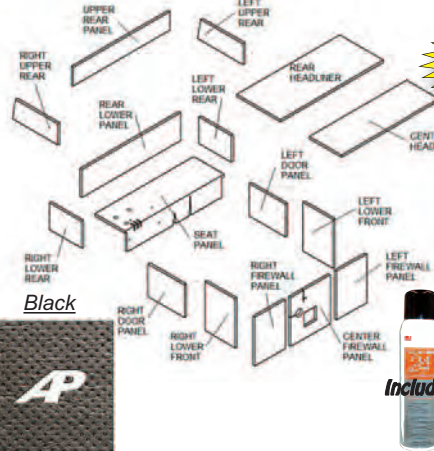

CASE/IH

CAB UPHOLSTERY KITS

Cab Kit-Embassy Gray Part # CK3091

Tractors: 9110-9180, Steiger Bearcat 1000, Cougar 1000, Lion 1000, Panther 1000, Puma, Wildcat 1000

Embassy Gray

Cab Kit-Embassy Gray Part # CK3052

Tractors: 5120, 5130, 5140, 5150, 5220, 5230, 5240, Euro: 5120, 5130, 5140

Embassy Gray

Cab Kit-Embassy Gray Part # CK3150

Tractors: MX80C, MX90C, MX100, MX110, MX120, MX135, MX150, MX170

Cab Kit-Sailcloth Tan Part # CK3151

Embassy Gray Sailcloth Tan

Cab Kit-Berkshire Gray Part # CK3016

Combines: 1620, 1640, 1644, 1660, 1666, 1680, 1688, Euro: 1620, 1640, 1660, 1680

Berkshire Gray

Cab Kit-Black Part # CK9320

Steiger Tractors: Series I & Series II
Cabs: Cougar, Panther, Tiger

Cab Kit-Black Part # CK9350

Steiger Tractors: ST210, ST220, ST225, ST250, ST251, ST270, ST280, ST310, ST320, ST325, ST350

Cab Kit-Black Part # CK9470

Steiger Tractors: ST450, ST470

Black

Black

Black

NEW
STEIGER
CAB KITS