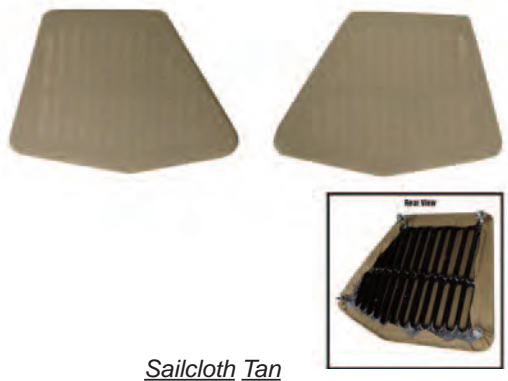

Cab Kit-Multi Brown
Part # **CK5060**

JOHN DEERE

Post Kit-OEM Style
Part # **CK5060-P**

Post Kit-Aftermarket
Part # **CK5060-P1**

NEW
Qwik Fit Post Kit
See Page 40

Sailcloth Tan

Rear Speaker Grill-Set of 2
Part # **CK5060-HS**