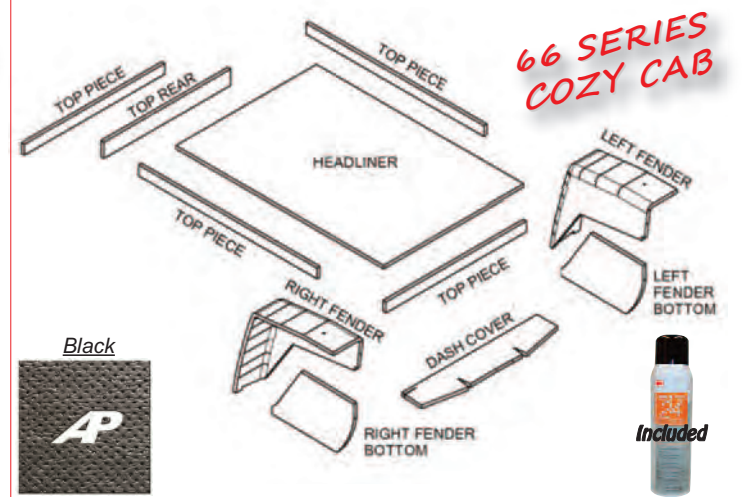

Cab Kit-Black
Part # **CK4069**

Tractors: IH Cozy Cab 460, 560, 656, 666, 706, 756, 766, 806, 856, 966, 1066, 1206, 1256, 1456, 1466

66 SERIES COZY CAB