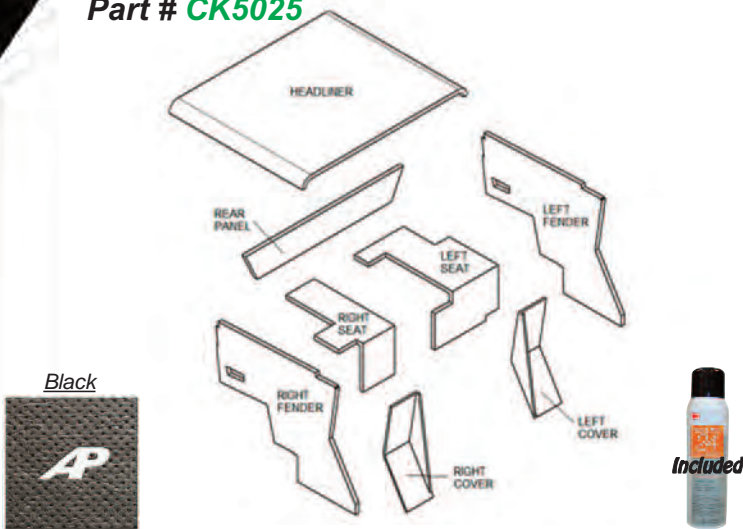

Cab Kit-Black
Part # **CK5025**

Tractors: 4620