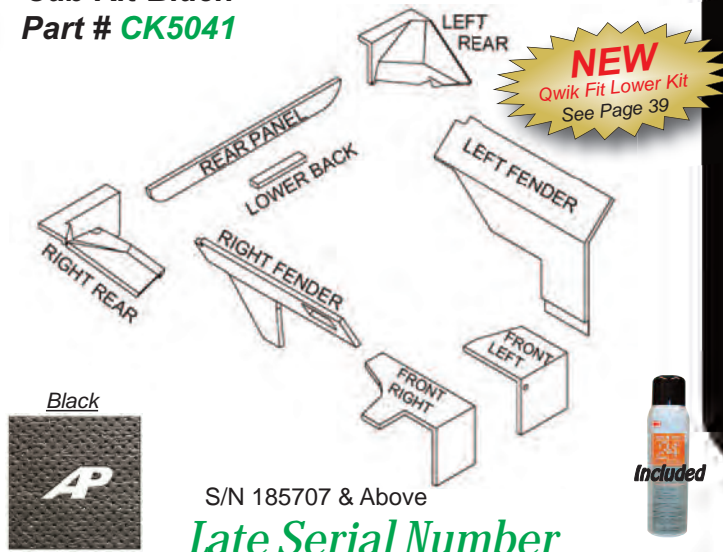

Early Serial Number

Tractors: Late S/N 4040, 4240, 4440, 4640

Cab Kit-Black
Part # **CK5041**

Late Serial Number

Control/Vent Bezel
Part # **CK5040-B**

OE #AR93533, AR95969,
R72483, R79307, AH118028