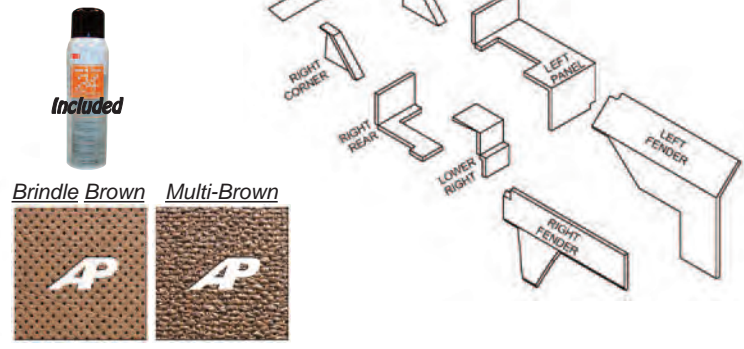

Cab Kit-Brindle Brown
Part # **CK5056-BB**

Tractors: 2355, 2555, 2755, 2855

Cab Kit-Multi-Brown
Part # **CK5056-MB**

Cab Kit-Sailcloth Tan
Part # **CK5056-ST**

NEW
Qwik Fit Lower Kit
See Page 41