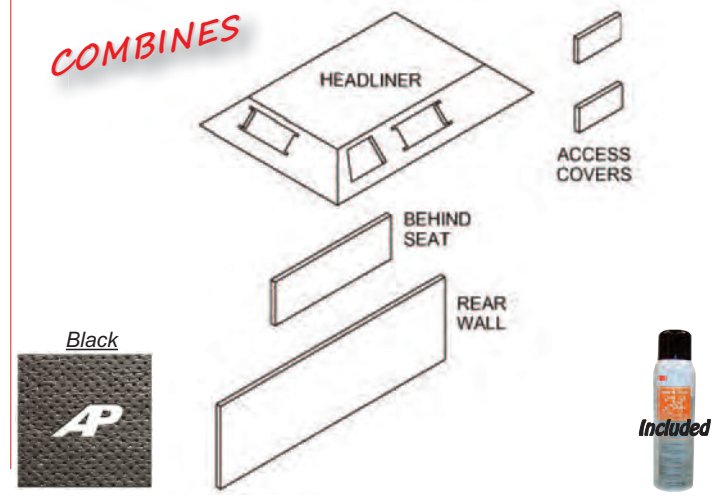

Cab Kit-Black
Part # **CK4014**

Tractors: IH 1420, 1440, 1460, 1480, Cotton Harvester: 1400, Cotton Picker: 782

COMBINES