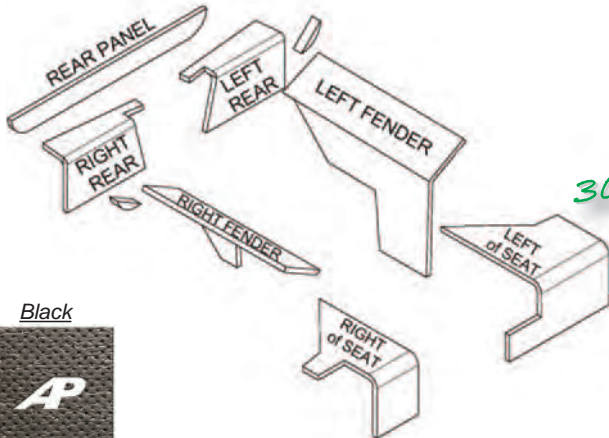

Cab Kit-Black

Part # **CK5030**

With 7" Seat Base

Tractors: 4030, 4230, 4430, 4630

Black

Included

Full Parts Listing On Page 21

Cab Kit-Black

Part # **CK5031**

With 11" Seat Base

Tractors: 4030, 4230, 4430, 4630