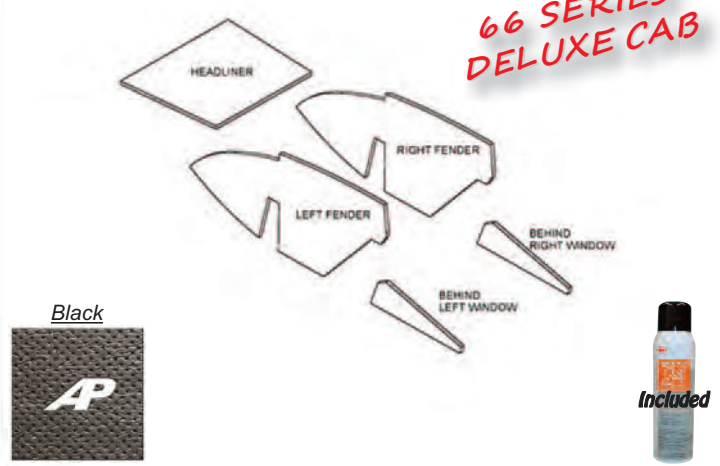

Tractors: IH 3388, 3588, 3788

1-800-806-5312

INTERNATIONAL

INTERNATIONAL

Cab Kit-Black
Part # **CK4066**

Tractors: IH Deluxe Cab 766, 966, 1066, 1466, 1566, 1568, Hydro 100

66 SERIES DELUXE CAB

Cab Kit-Black
Part # **CK4067**