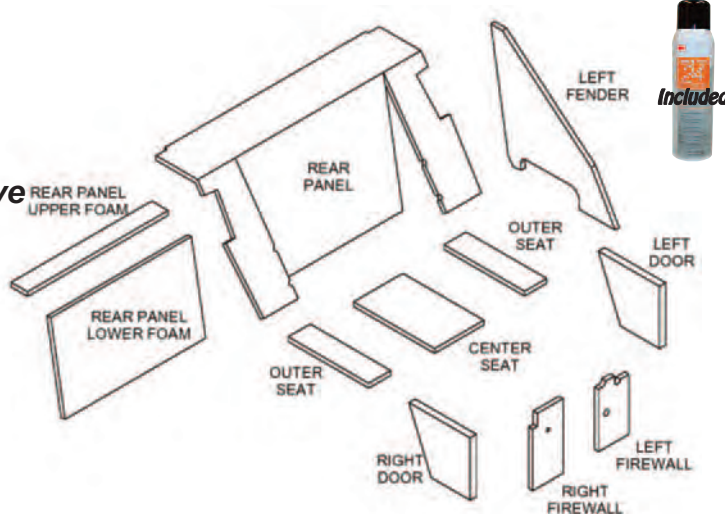

88 Series (2+2)

- Cab Kit-Black
  Part # **CK4035**
- Black Basketweave
  Part # **CK4035-BW**
- Burgundy Basketweave
  Part # **CK4035-MB**
- Palomino Gunsmoke
  Part # **CK4035-PG**
- Red
  Part # **CK4035-RD**
- Western Brown
  Part # **CK4035-WB**

Tractors: IH 3388, 3588, 3788