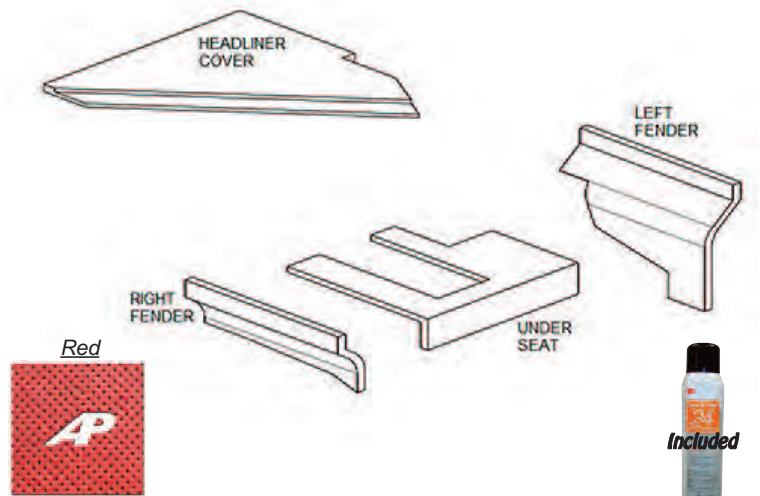

Cab Kit-Red
Part # **CK0134**

Tractors: White Early 2-135, 2-155,
2-180