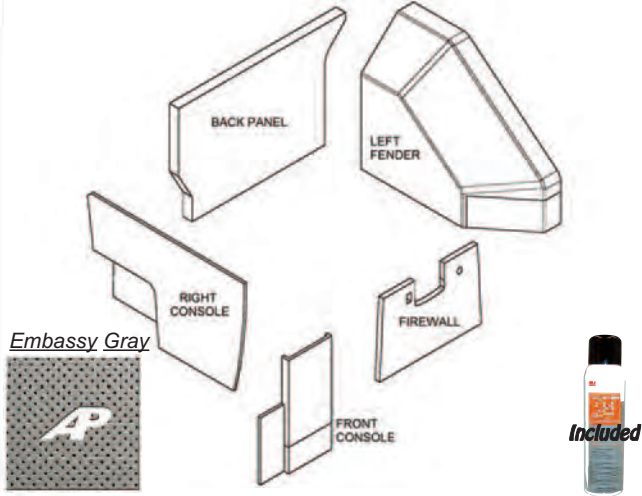

CASE/IH

Cab Kit-Embassy Gray
Part # **CK3071**

Tractors: 7110, 7120, 7130, 7140, 7150, Euro: 7110, 7120, 7130, 7140