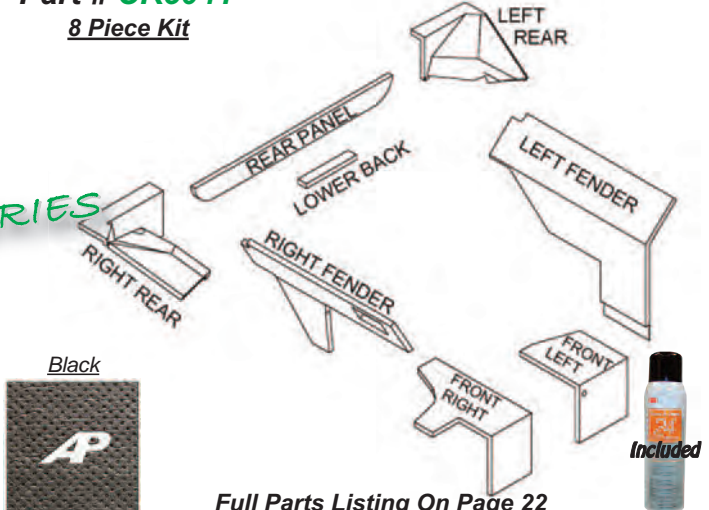

Black

Included

Full Parts Listing On Page 22

40 SERIES

1-800-806-5312

JOHN DEERE

JOHN DEERE

Cab Kit-Brindle Brown *Tractors: 4050, 4250, 4450, 4650, 4850*
Part # CK5050