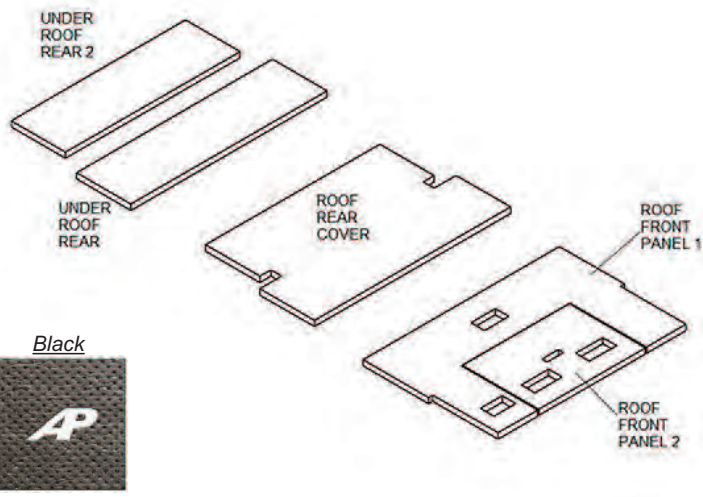

INTERNATIONAL

AP AIR INC

CAB UPHOLSTERY KITS/HEADLINERS

INTERNATIONAL

Headliner-Black Part # **CK4089-H**

Tractors: IH 4386, 4586, 4786