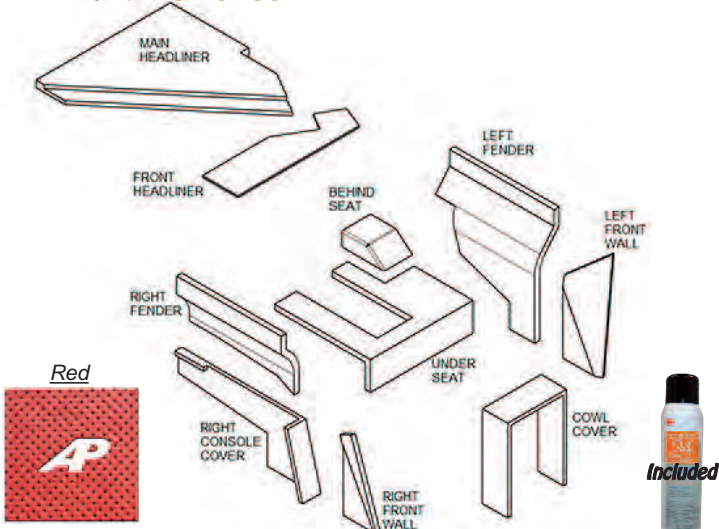

Cab Kit-Red
Part # **CK0135**

Tractors: White Late 2-135,
2-155, 2-180