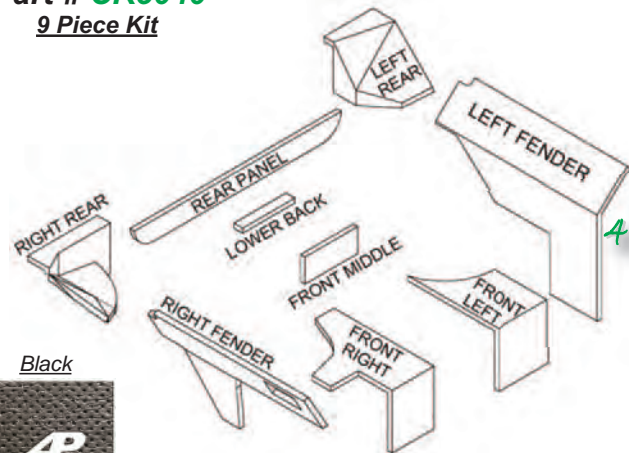

Black

Included

Full Parts Listing On Page 22

Cab Kit-Black

Part # **CK5041**

8 Piece Kit

Tractors: 4040, 4240, 4440, 4640, 4840
S/N 185707 & Above