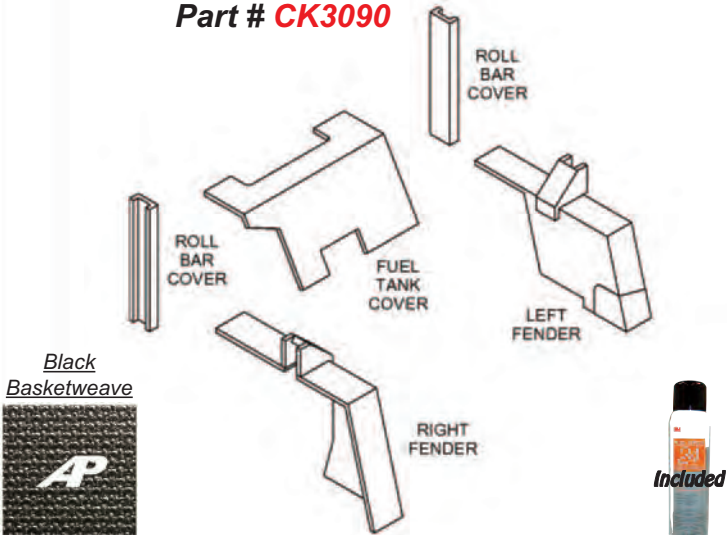

CASE/IH

Tractors: 1270, 1370, 1570