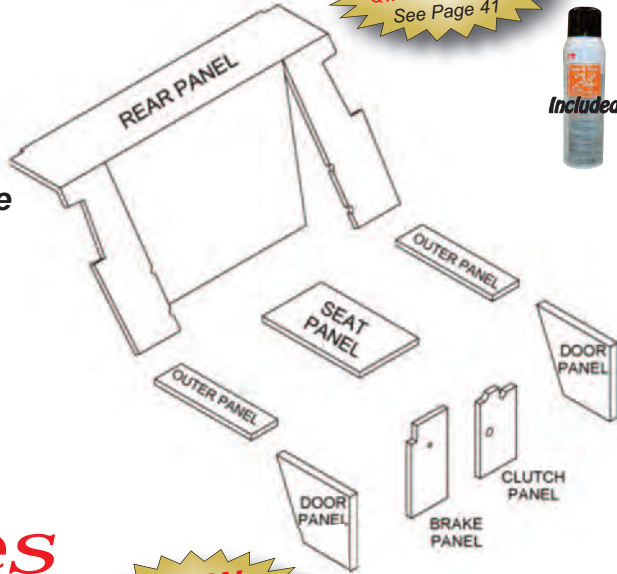

INTERNATIONAL

CAB UPHOLSTERY KITS

86 Series

NEW
Qwik Fit Lower Kit
See Page 41

- Cab Kit-Black
  Part # **CK4086**
- Black Basketweave
  Part # **CK4086-BW**
- Burgundy Basketweave
  Part # **CK4086-MB**
- Palomino Gunsmoke
  Part # **CK4086-PG**
- Red
  Part # **CK4086-RD**
- Western Brown
  Part # **CK4086-WB**

Tractors: IH 786, 886, 986, 1086, 1486, 1586, Hydro 186