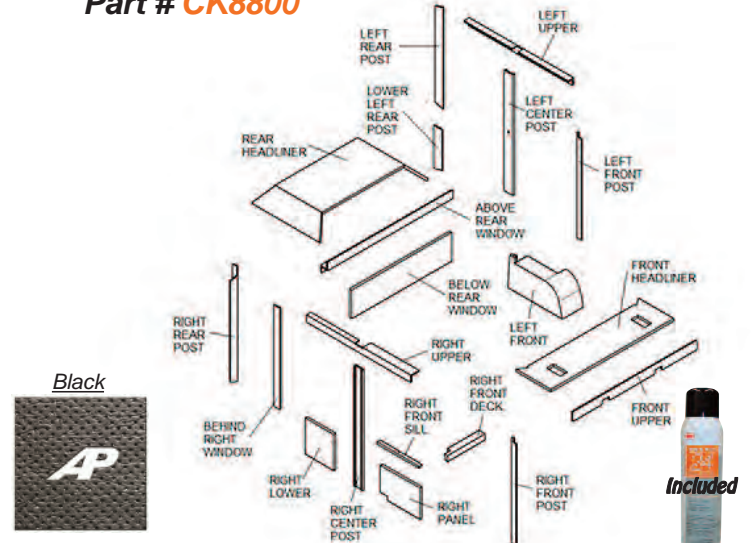

Cab Kit-Black
Part # **CK8800**

Tractors: Massey Ferguson 4800,
4840, 4880, 4900, 5200