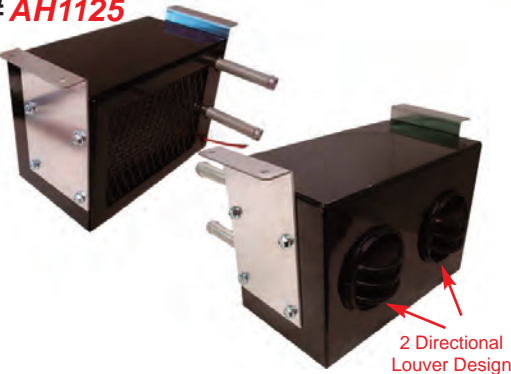

Universal Heater
Part # **AH1542-24**
24 Volt

UNIVERSAL HEATERS

ADD HEAT TO YOUR MACHINE

Universal Heater-Under Dash

Part # **AH1125**

12 Volt

Specifications:
 BTU-16,000
 Speeds-1
 Height-6 3/4"
 Width-9 1/2"
 Thickness-5"
 Inlet/Outlet-5/8"