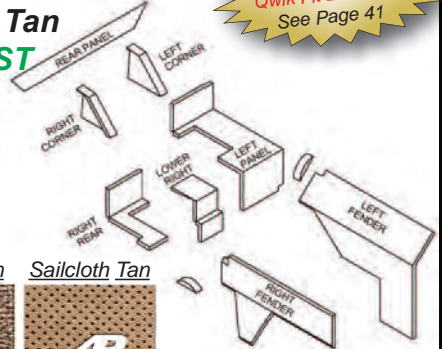

Part # **CK5057-MB**

Cab Kit-Sailcloth Tan

Part # **CK5057-ST**

Tractors: 2955, 3055, 3150, 3155, 3255, Euro 3050, 3350, 3650

Included

Brindle Brown Multi-Brown Sailcloth Tan

Cab Kit-Black

Part # **CK5030**