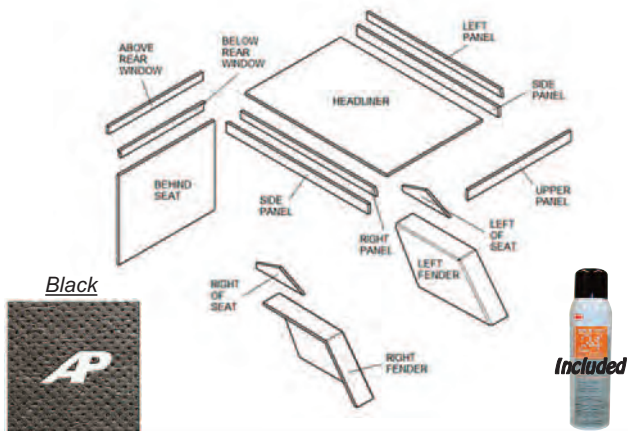

INTERNATIONAL

CAB UPHOLSTERY KITS, HEADLINERS

Cab Kit-Black
Part # **CK4071**

Tractors: IH 656, 706, 756,
806, 826, 856, 966, 1026, 1066,
1206, 1256, 1456, 1466, 1566

Cab Kit-Black
Part # **CK4089**

Tractors: IH 4386, 4586, 4786

HEADLINERS

Headliner-Black Basketweave

Part # **CK4086-H1**

1 Piece, Plastic/Foam UPDATE KIT

Black

Part # **CK4086-H2**

1 Piece, Plastic/Foam UPDATE KIT

Headliner-Black Basketweave

Part # **CK4086-H11**

6 Piece Original Headliner

Black

Part # **CK4086-H12**

6 Piece Original Headliner

Tractors: 86/88 Series International Tractors

*Replaces Original Foam Headliner
with New Plastic/Foam Style
Headliner, No Glue Required*

86/88 SERIES

1 Piece, Plastic/Foam UPDATE KIT