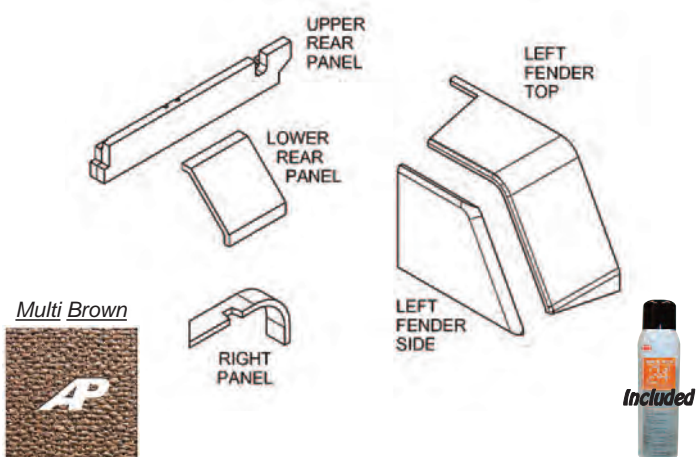

Cab Kit-Multi Brown Part # CK5073

Tractors: 7200, 7210, 7400,
7410, 7510, 7600, 7610, 7700,
7710, 7800, 7810