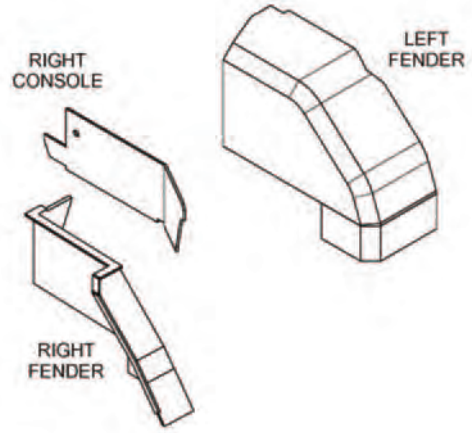

Cab Kit-Embassy Gray Part # CK3052

Tractors: 5120, 5130, 5140, 5150, 5220, 5230, 5240, Euro: 5120, 5130, 5140

Embassy Gray

Cab Kit-Embassy Gray Part # CK3150

Tractors: MX80C, MX90C, MX100, MX110, MX120, MX135, MX150, MX170