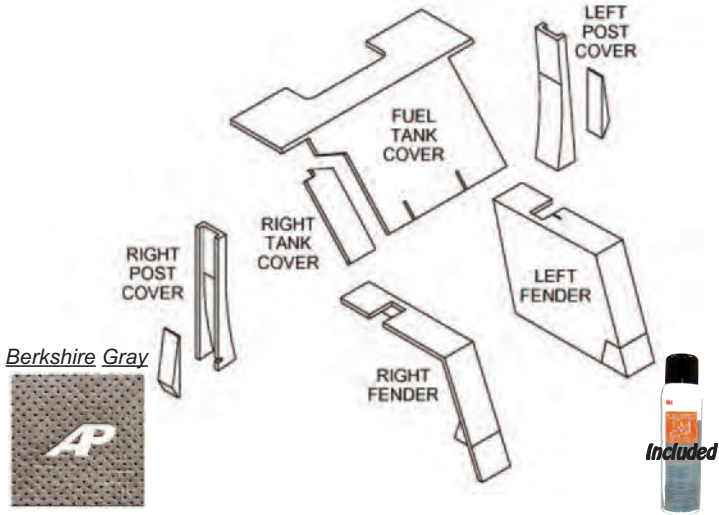

Cab Kit-Black Basketweave *Tractors: 2090, 2290*
Part # **CK3090**

Cab Kit-Black Basketweave *Tractors: 2390, 2590*
Part # **CK3390**

CASE/IH

CAB UPHOLSTERY KITS

Cab Kit-Berkshire Gray
Part # **CK3094**

Tractors: 1896, 2094,
2096, 2294, 3294