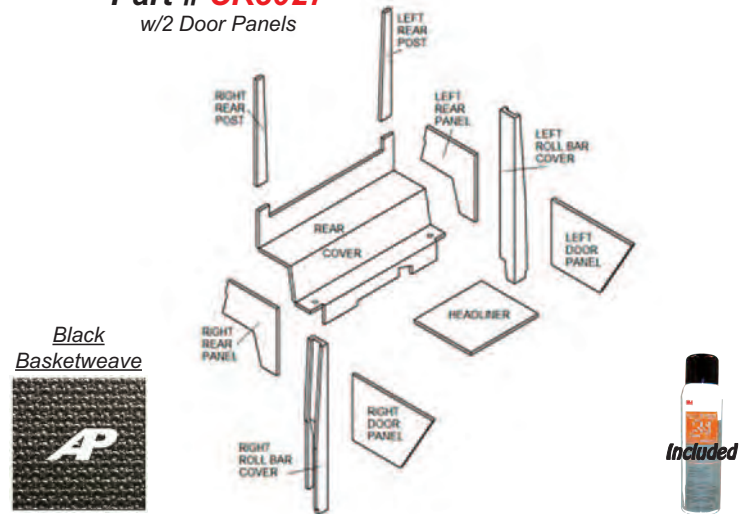

Cab Kit-Black
Part # **CK3070**

Tractors: 1270, 1370, 1570

Cab Kit-Black Basketweave *Tractors: 2470, 2670*
Part # **CK3026**
w/1 Door Panel

Cab Kit-Black Basketweave *Tractors: 2470, 2670*
Part # **CK3027**
w/2 Door Panels