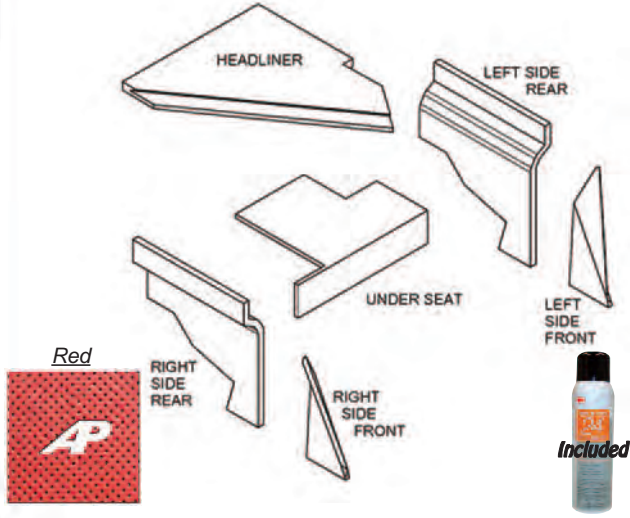

Cab Kit-Red
Part # **CK0105**

Tractors: White Late 2-85, 2-105

1-800-806-5312

AGCO/ALLIS

AGCO/ALLIS

Cab Kit-Red
Part # **CK0106**

Tractors: White 2-85,
2-105

Cab Kit-Berkshire Gray
Part # **CK0111**