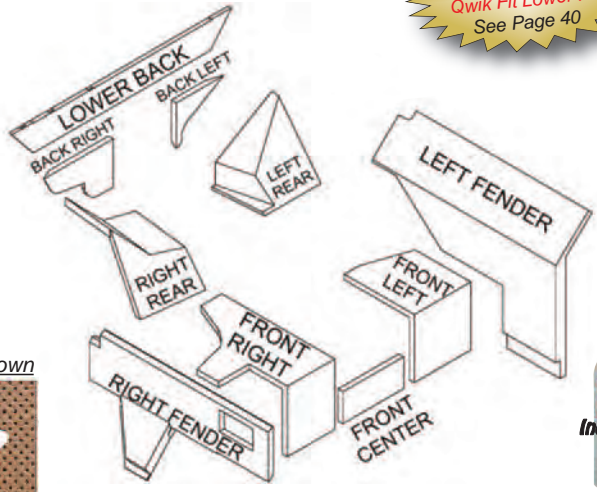

50 Series

Most parts available in other John Deere colors

Tractors: 4050, 4250, 4450, 4650, 4850

Cab Kit-Brindle Brown
Part # **CK5050**

NEW
Qwik Fit Lower Kit
See Page 40