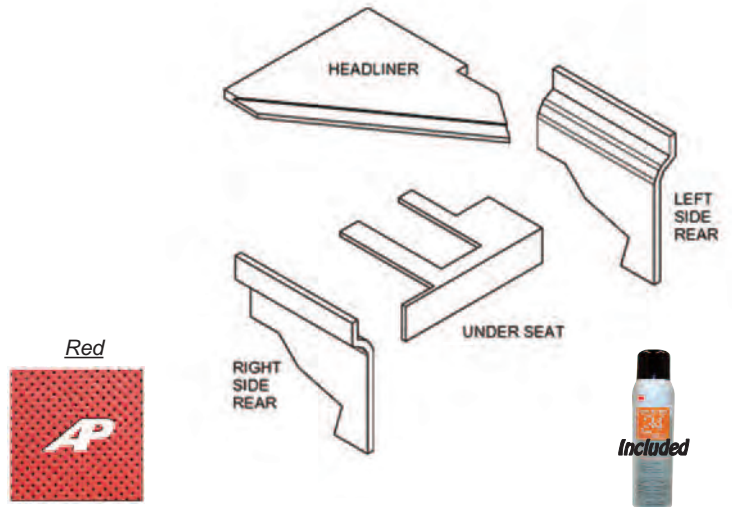

Cab Kit-Red
Part # **CK0103**

Tractors: White Early 2-85, 2-105, 2-150