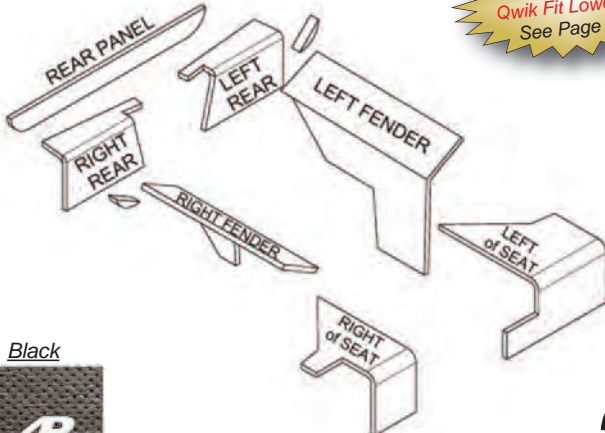

OE #83872C2

30 Series

Most parts available in other John Deere colors

Tractors: Early S/N 4030, 4230, 4430, 4630

Cab Kit-Black
Part # **CK5030**

NEW
Qwik Fit Lower Kit
See Page 39

7" Seat Base

Included