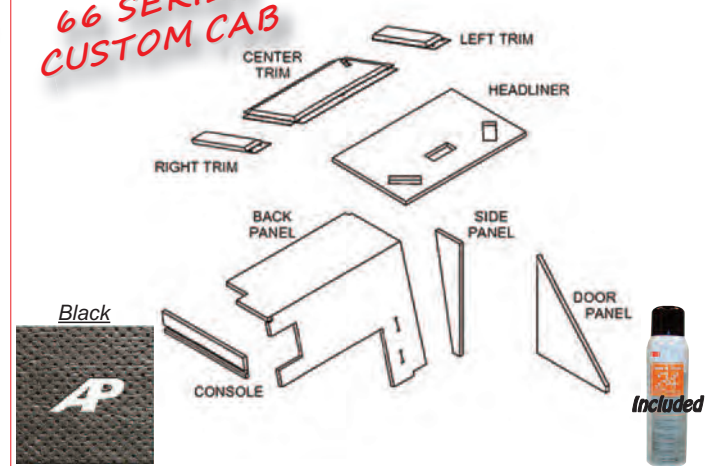

Cab Kit-Black
Part # **CK4067**

Tractors: IH Custom Cab 756, 766, 826, 856, 966, 1026, 1066, 1256, 1456, 1466, 1566

66 SERIES CUSTOM CAB