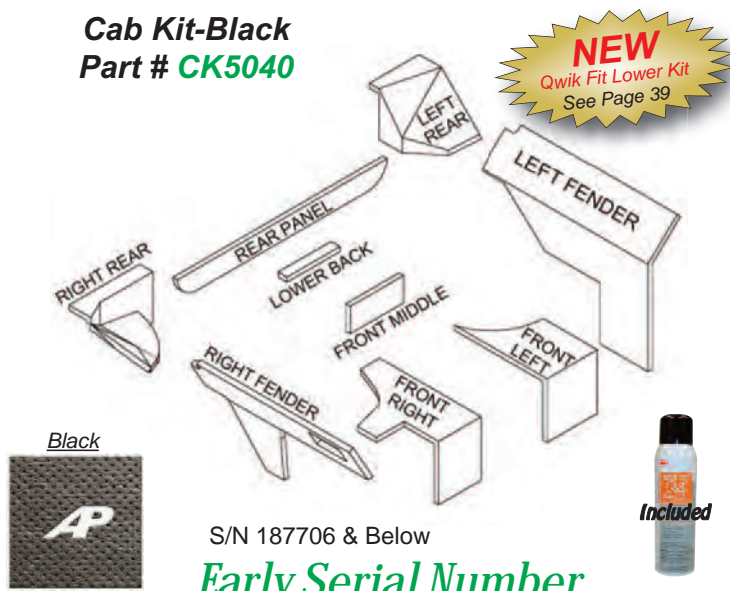

Black

JOHN DEERE

CAB UPHOLSTERY KITS/COMPONENTS

40 Series

Most parts available in other John Deere colors

Tractors: Early S/N 4040, 4240, 4440, 4640

Cab Kit-Black
Part # **CK5040**

Early Serial Number