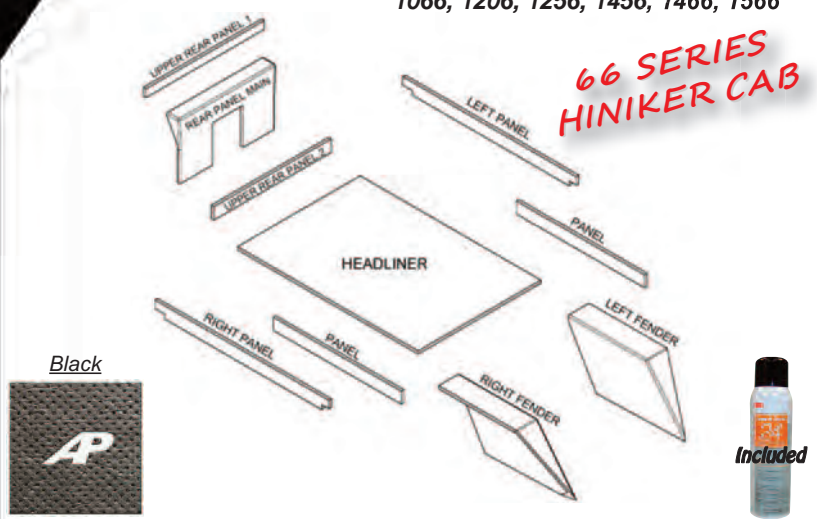

Cab Kit-Black
Part # **CK4068**

Tractors: IH Hiner 1300 Series Cab 656, 706, 756, 766, 806, 826, 856, 966, 1026, 1066, 1206, 1256, 1456, 1466, 1566

66 SERIES HINER CAB