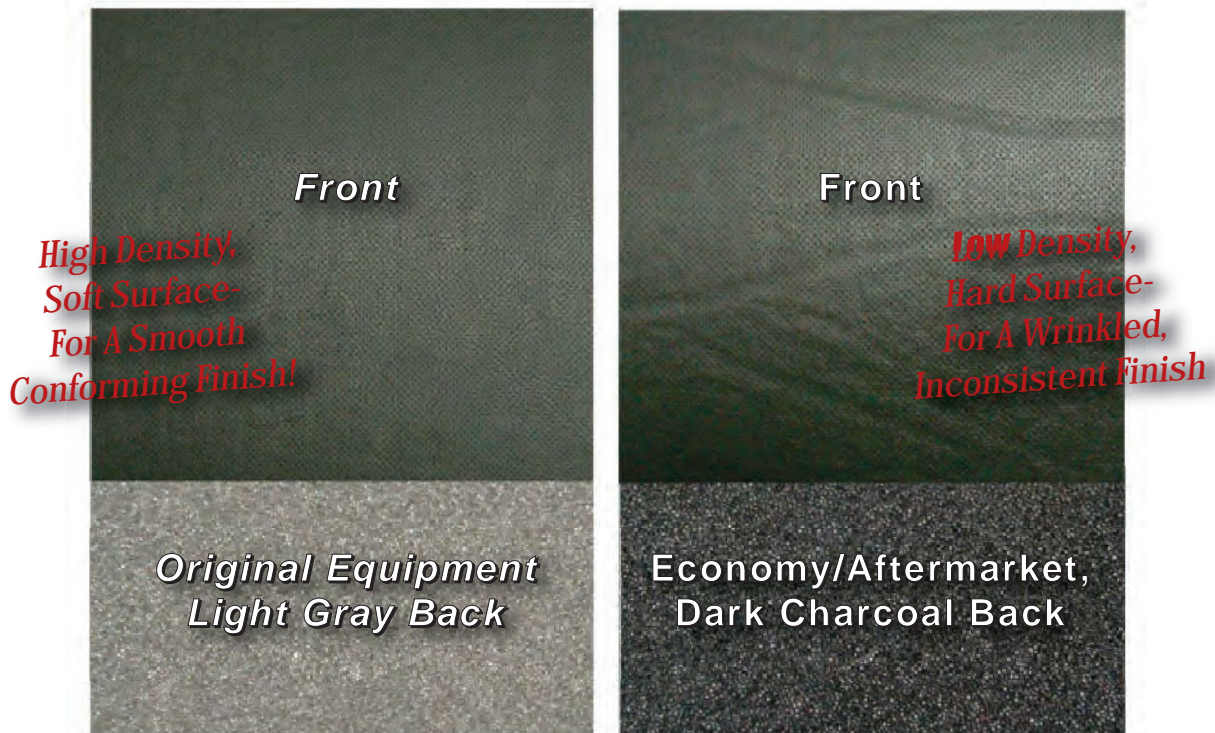

AP Air's
O.E. Style Foam

Commonly Used
Aftermarket Foam

Both foam samples above have been removed from their packaging and placed in the exact same position.

AP AIR PRODUCTS

CAB KITS

AP Air's computerized cutting technology combined with our exclusive aluminum template system results in a high quality product with a consistent fit.