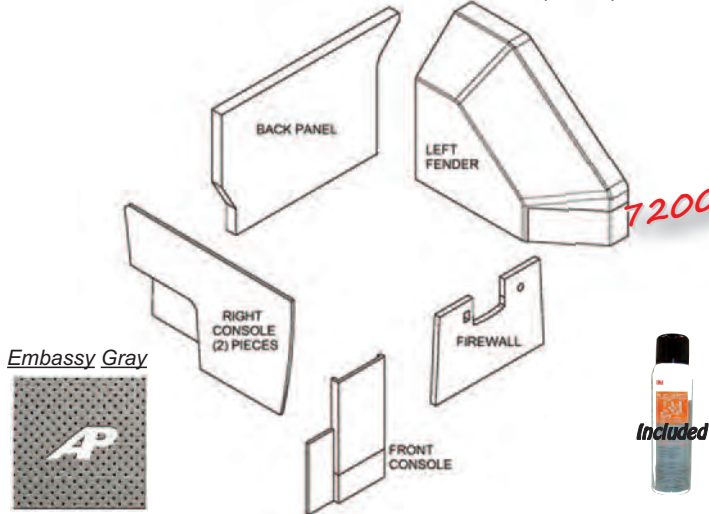

Sold Individually

4 Per Tractor Required

Magnum 7200 Series

Cab Kit-Embassy Gray
Part # **CK3072**

Tractors: 7210, 7220,
7230, 7240, 7250, 8910,
8920, 8930, 8940, 8950,
Euro: 7210, 7230, 7240

Pre-Molded OEM Style Cab Kit-Embassy Gray
Part # **CK30722**