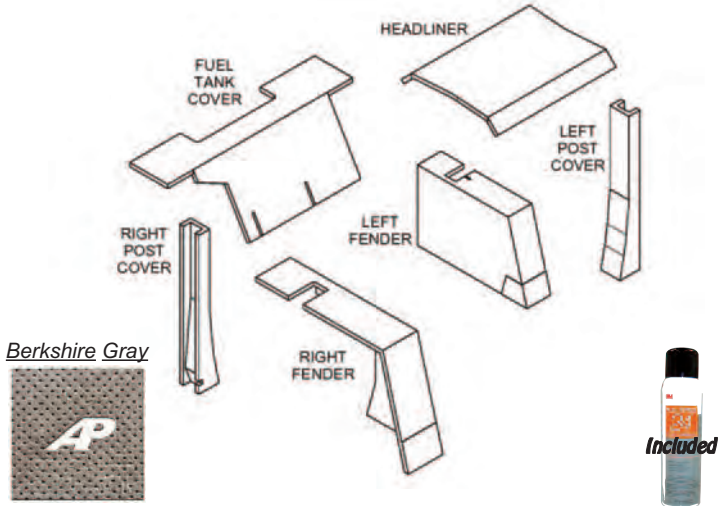

Cab Kit-Black Basketweave
Part # **CK3044**

Tractors: 2394, 2594,
3394, 3594