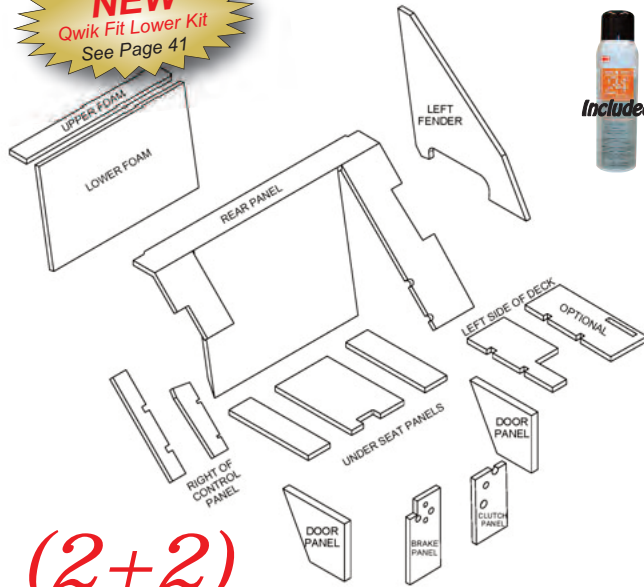

88 Series

NEW
Qwik Fit Lower Kit
See Page 41

- Cab Kit-Black
  Part # **CK4088**
- Black Basketweave
  Part # **CK4088-BW**
- Burgundy Basketweave
  Part # **CK4088-MB**
- Palomino Gunsmoke
  Part # **CK4088-PG**
- Red
  Part # **CK4088-RD**
- Western Brown
  Part # **CK4088-WB**

Tractors: IH 3088, 3288, Hydro 3488 3688, 5088, 8288, 8488, 6388, 6588, 6788, 7288, 7488