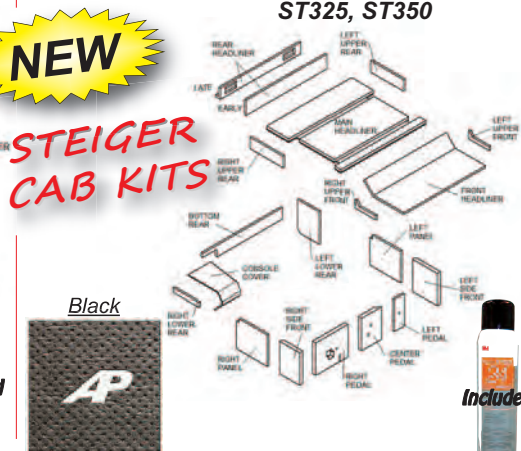

Cab Kit-Black Part # CK9350

Steiger Tractors: ST210, ST220, ST225, ST250, ST251, ST270, ST280, ST310, ST320, ST325, ST350

Cab Kit-Black Part # CK9470

Steiger Tractors: ST450, ST470

Black

Black

Black

NEW
STEIGER
CAB KITS