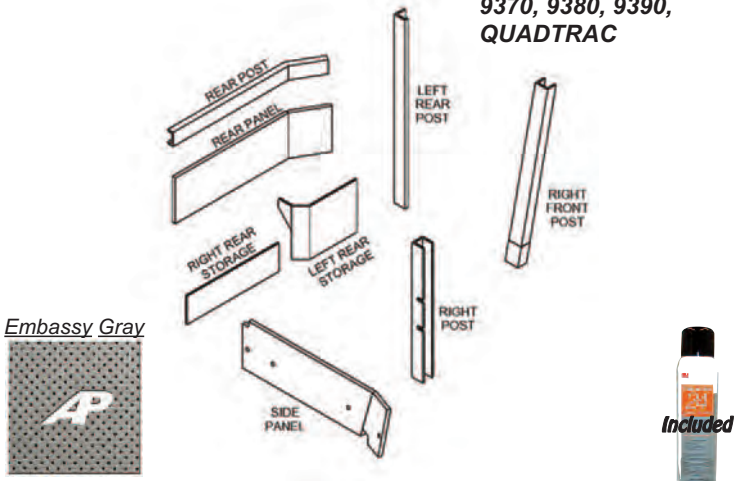

Cab Kit-Embassy Gray
Part # **CK3092**

Tractors: 9210, 9230, 9240, 9250, 9260, 9270, 9280, 9310, 9330, 9350, 9370, 9380, 9390, QUADTRAC