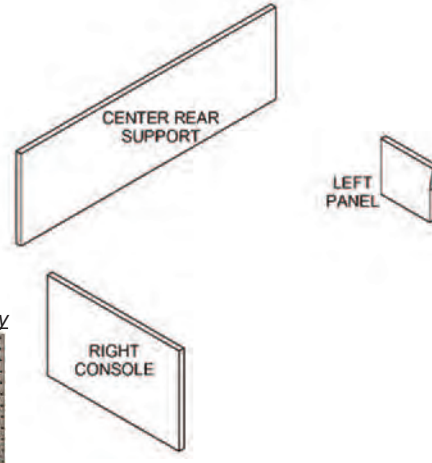

Embassy Gray Sailcloth Tan

Cab Kit-Berkshire Gray Part # CK3016

Combines: 1620, 1640, 1644, 1660, 1666, 1680, 1688, Euro: 1620, 1640, 1660, 1680

Berkshire Gray

Cab Kit-Black Part # CK9320

Steiger Tractors: Series I & Series II
Cabs: Cougar, Panther, Tiger