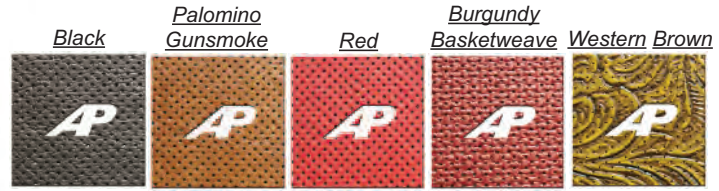

Tractors: International Harvester 1086, 1486, 1586, 3088, 3288, 3388, 3588, 3688, 3788, 5088, 5288, 5488, 6388, 6588, 6788, 7288, 7488, 886, 986, Hydro 186

***OE COLORS**
***MADE TO OE SPECS**
***PRE-CUT PLASTIC FOR DOOR HANDLE OPTION**