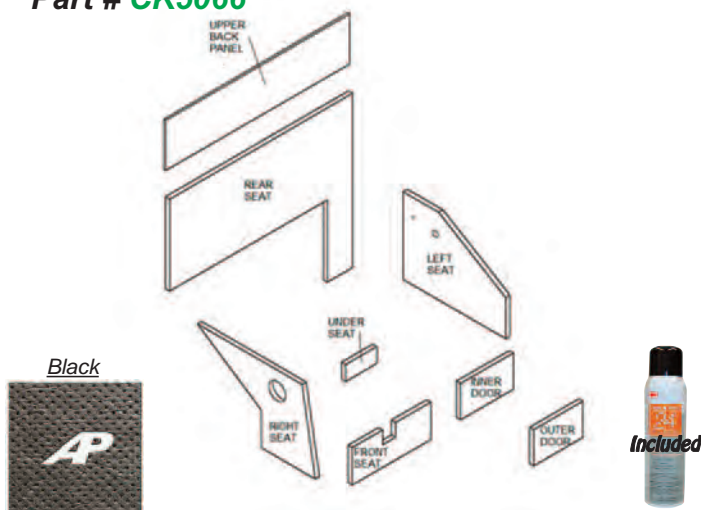

Cab Kit-Pre-molded Plastic/Vinyl/Foam Kit Part # CK50642

Cab Kit w/Headliner-Black Part # CK5640

Combines: 3300, 4400, 4420

Cab Kit w/o Headliner-Black Part # CK5641

Cab Kit-Black Part # CK5066

Combines: 6620, 6622, 7720, 8820