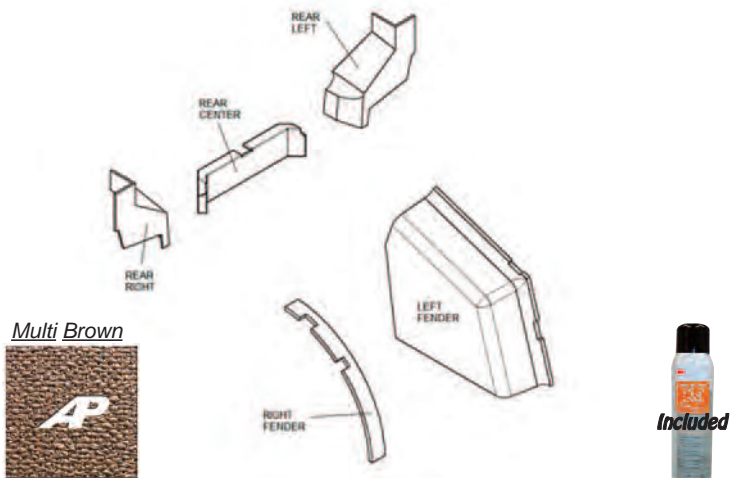

JOHN DEERE

CAB UPHOLSTERY KITS

Cab Kit-Multi Brown Part # CK5063

Tractors: 6110, 6200, 6210,
6300, 6310, 6400, 6410, 6500
Late S/N 146608 & Above