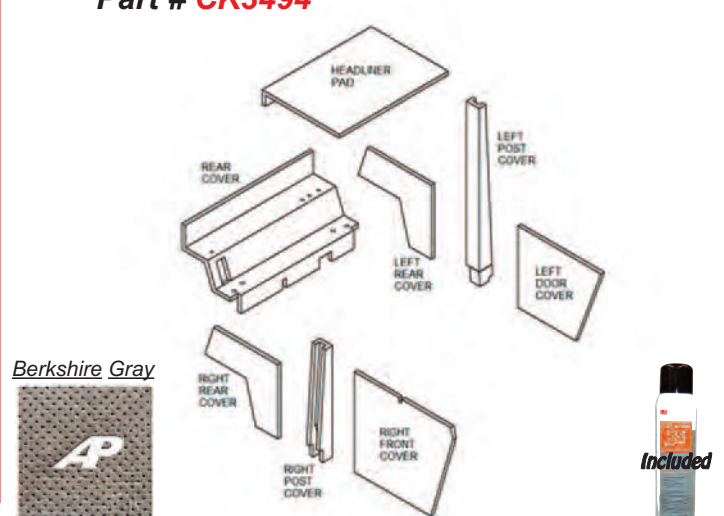

Tractors: 2394, 2594,
3394, 3594

Cab Kit-Black Basketweave
Part # **CK3044**

Tractors: 4490, 4690,
4890

Cab Kit-Berkshire Gray
Part # **CK3494**

Tractors: 4494, 4694, 4894,
4994

CASE/IH

Cab Kit-Embassy Gray
Part # **CK3071**