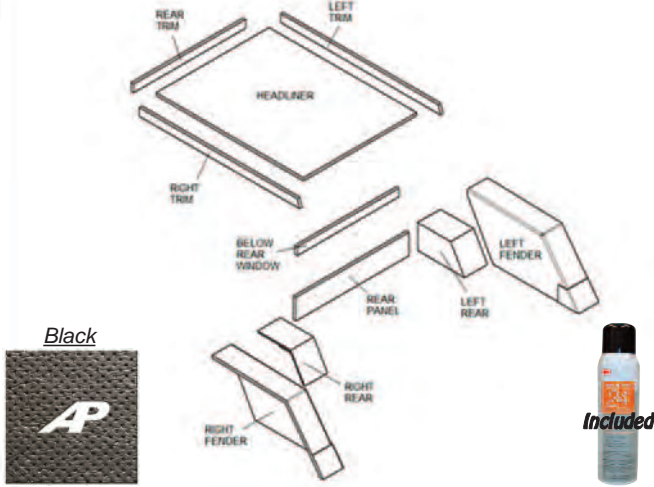

Kick Panels
Part # **CK5050-K**

Brown

1-800-806-5312

JOHN DEERE

Cab Kit-Black
Part # **CK5015**

Tractors: 3010, 3020, 4000,
4010, 4020, 4320, 4520, 4620
w/Year A Round Cab QT1

Cab Kit-Black
Part # **CK5020**