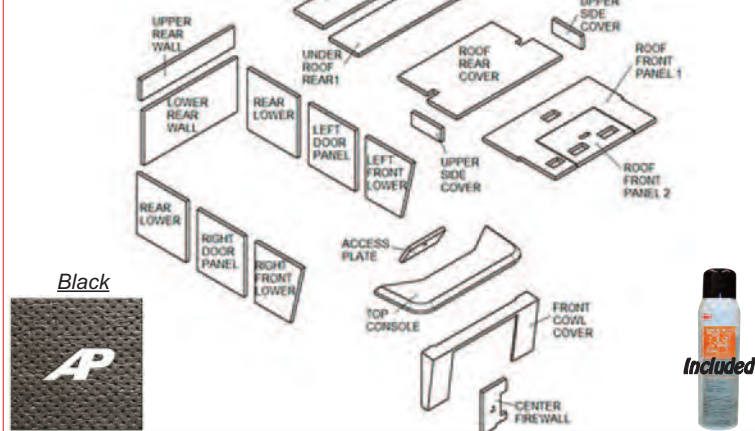

INTERNATIONAL

CAB UPHOLSTERY KITS, HEADLINERS

Cab Kit-Black
Part # **CK4071**

Tractors: IH 656, 706, 756,
806, 826, 856, 966, 1026, 1066,
1206, 1256, 1456, 1466, 1566

Cab Kit-Black
Part # **CK4089**

Tractors: IH 4386, 4586, 4786

HEADLINERS

Headliner-Black Basketweave

Part # **CK4086-H1**

1 Piece, Plastic/Foam UPDATE KIT

Black

Part # **CK4086-H2**

1 Piece, Plastic/Foam UPDATE KIT

Headliner-Black Basketweave

Part # **CK4086-H11**

6 Piece Original Headliner

Black

Part # **CK4086-H12**

6 Piece Original Headliner

Tractors: 86/88 Series International Tractors

*Replaces Original Foam Headliner
with New Plastic/Foam Style
Headliner, No Glue Required*

86/88 SERIES

1 Piece, Plastic/Foam UPDATE KIT