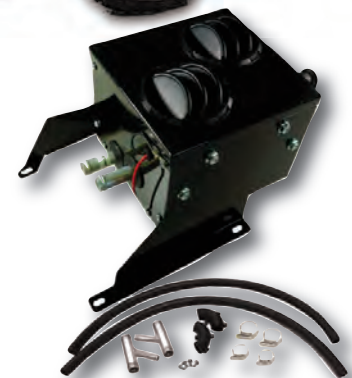

See www.apairinc.com
for listings

Part # **AH305**

Part # **AH250**

1-800-806-5312

HEATERS

CASE/IH

LED LIGHTS

LED Work Light
Part # **3-3451**