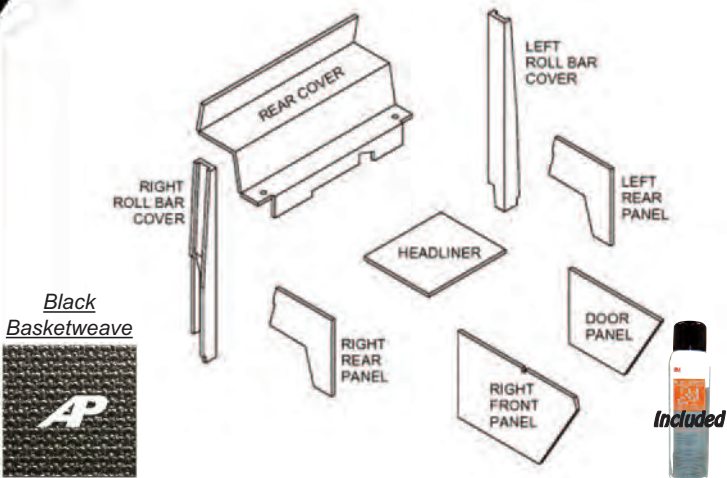

Cab Kit-Black Basketweave *Tractors: 2090, 2290*
Part # **CK3090**