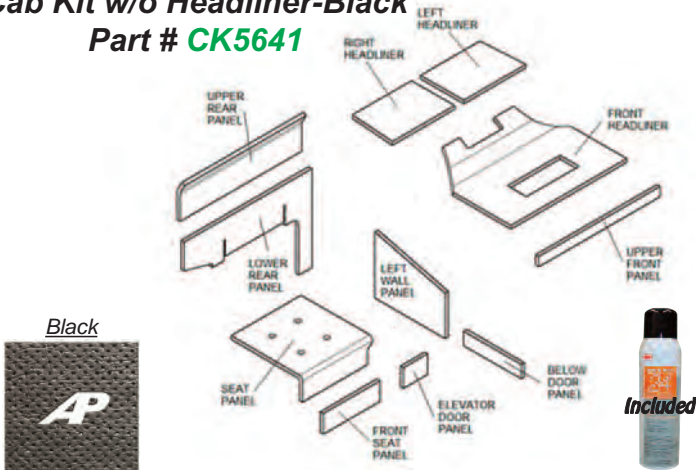

Cab Kit w/o Headliner-Black Part # CK5641