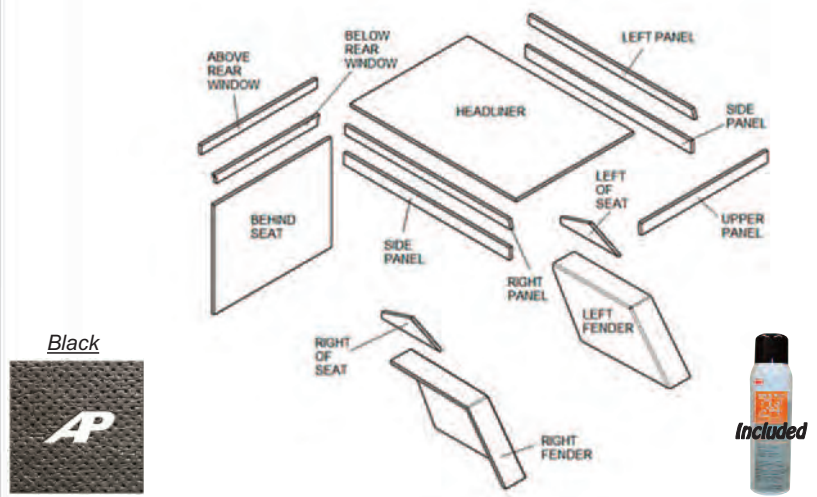

66 SERIES HINER CAB

Cab Kit-Black
Part # **CK4069**

Tractors: IH Cozy Cab 460, 560, 656, 666, 706, 756, 766, 806, 856, 966, 1066, 1206, 1256, 1456, 1466

66 SERIES COZY CAB

Cab Kit-Black
Part # **CK4070**

Tractors: IH 656, 706, 756, 806, 826, 856, 966, 1026, 1066, 1206, 1256, 1456, 1466, 1566