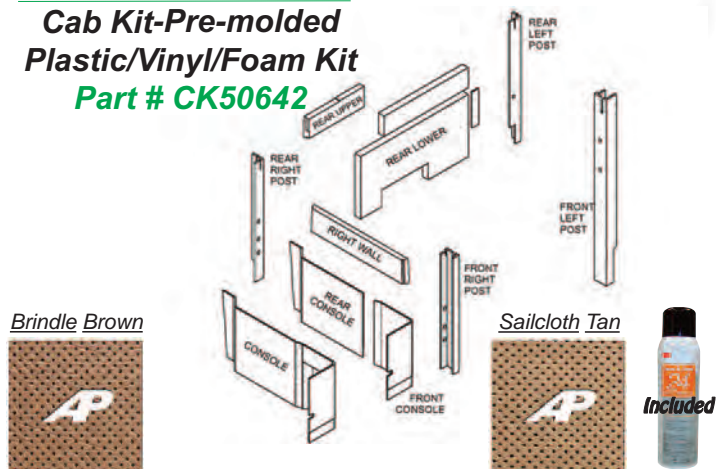

Cab Kit-Pre-molded Plastic/Vinyl/Foam Kit Part # CK50642