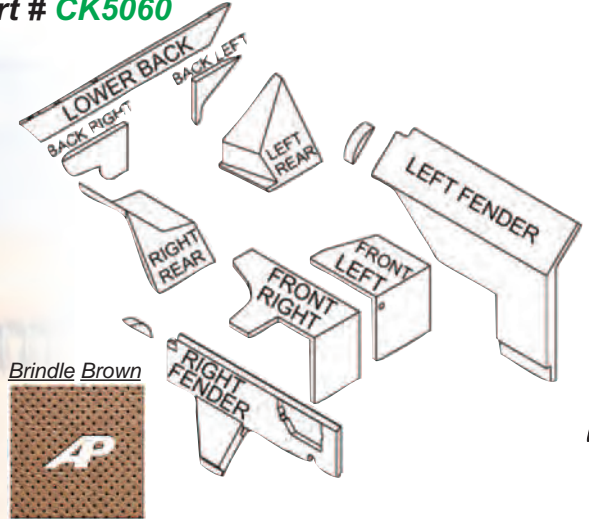

NEW
Qwik Fit Lower Kit
See Page 40

Cab Kit-Multi Brown
Part # **CK5060**