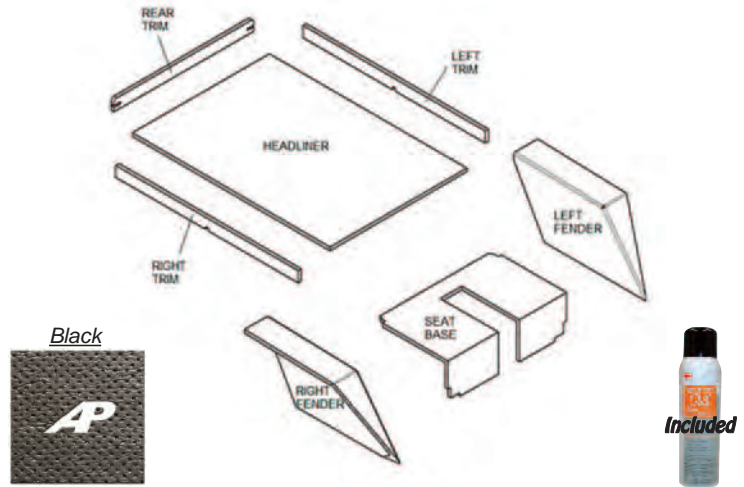

Cab Kit-Black
Part # **CK5020**

Tractors: 3010, 3020, 4000,
4010, 4020, 4320, 4520, 4620
w/Hiniker Cab