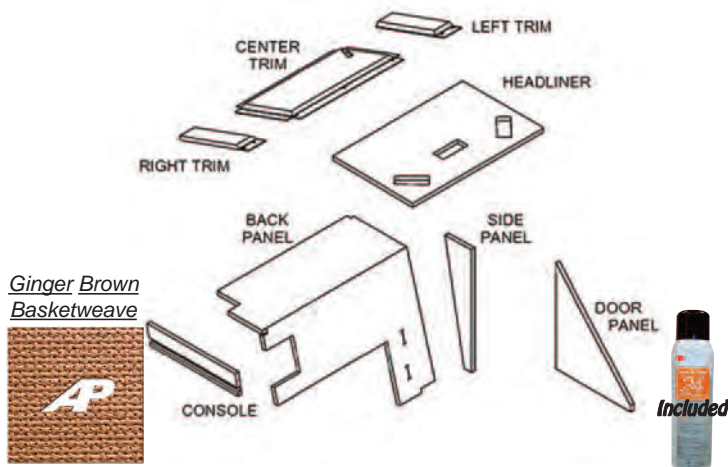

Cab Kit-Ginger Brown Basketweave
Part # **CK8860**

Tractors: Massey Ferguson
Combine Early 850 S/N prior to 1696-027-544, 860 S/N prior to 1746-019-115