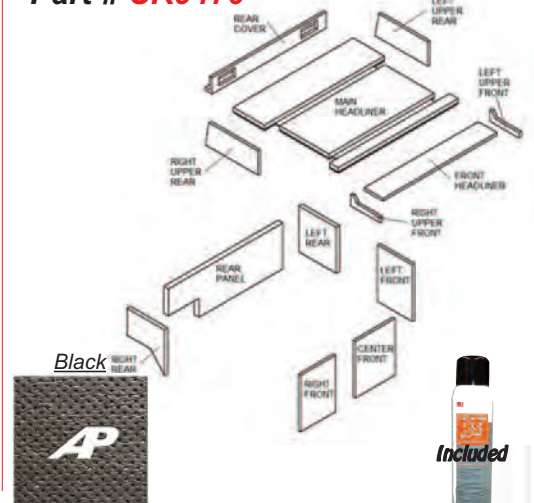

Cab Kit-Black Part # CK9350

Steiger Tractors: ST210, ST220, ST225, ST250, ST251, ST270, ST280, ST310, ST320, ST325, ST350

Cab Kit-Black Part # CK9470

Steiger Tractors: ST450, ST470

Black

Black

Black

NEW
STEIGER
CAB KITS