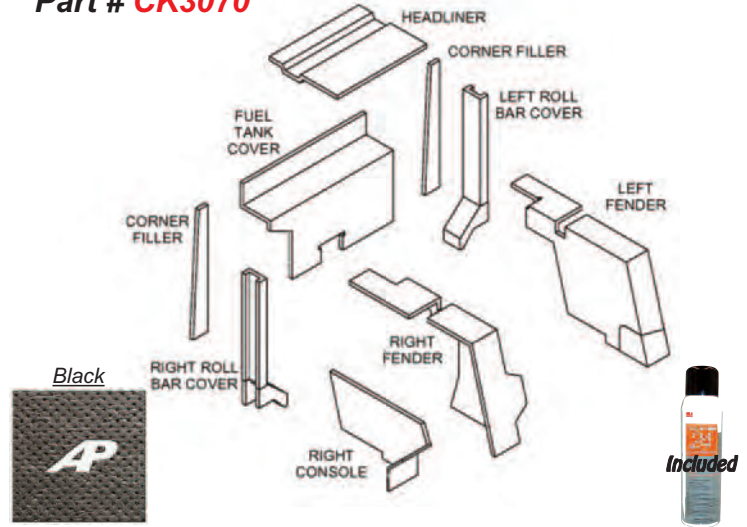

Cab Kit-Black Basketweave *Tractors: 2470, 2670*
Part # **CK3027**
w/2 Door Panels

Cab Kit-Black
Part # **CK3070**

Tractors: 1270, 1370, 1570