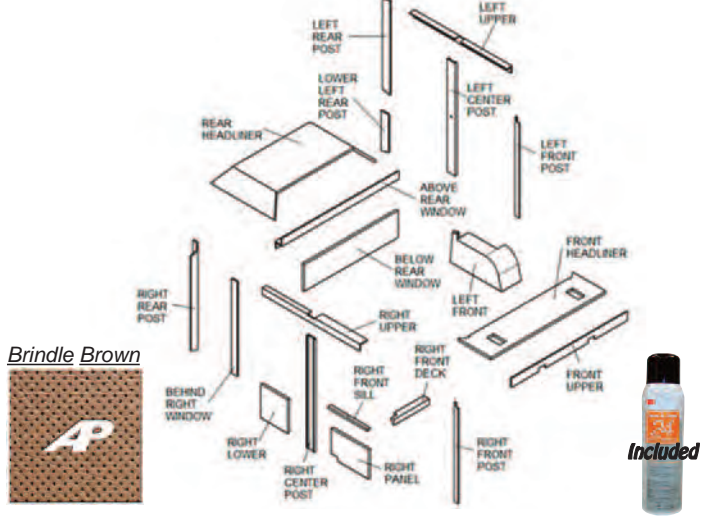

AGCO/ALLIS

CAB UPHOLSTERY KITS

Cab Kit-Brindle Brown
Part # **CK8801**

Tractors: Massey Ferguson
4800, 4840, 4880, 4900, 5200