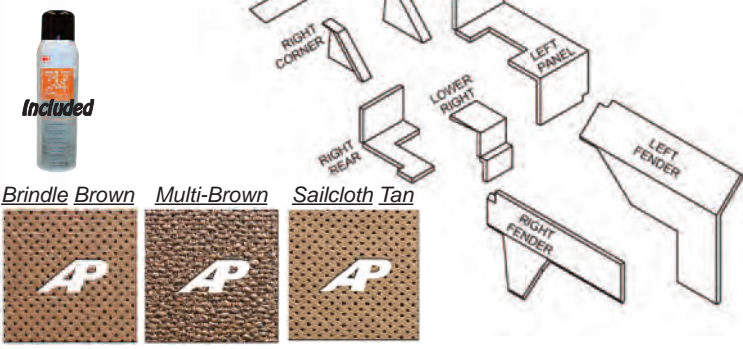

Cab Kit-Brindle Brown
Part # **CK5055-BB**

Tractors: 1640, 2040, 2040S,
2140, 2350, 2550, 2750

Cab Kit-Multi-Brown
Part # **CK5055-MB**

Cab Kit-Sailcloth Tan
Part # **CK5055-ST**

NEW
Qwik Fit Lower Kit
See Page 41