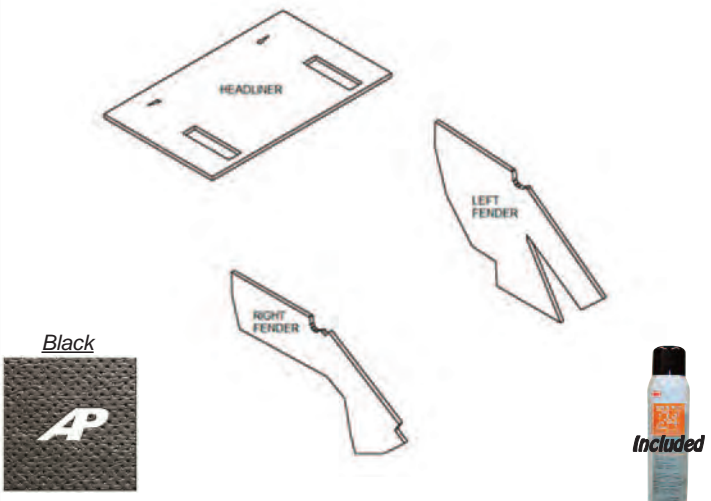

Cab Kit-Black
Part # **CK8035**

Tractors: Massey Ferguson
1085, 1105, 1135, 1155