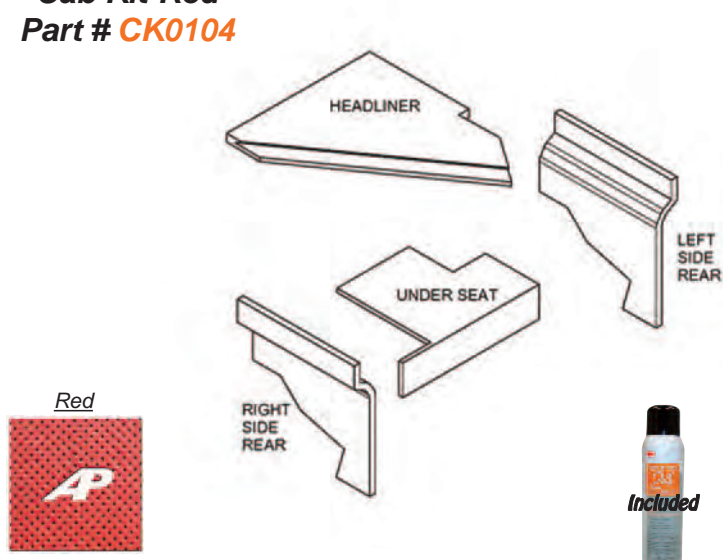

Tractors: Massey Ferguson
Combine Early 850 S/N prior to 1696-027-544, 860 S/N prior to 1746-019-115

Cab Kit-Red
Part # **CK0103**

Tractors: White Early 2-85, 2-105, 2-150

Cab Kit-Red
Part # **CK0104**

Tractors: White Early 2-85, 2-105, 2-150