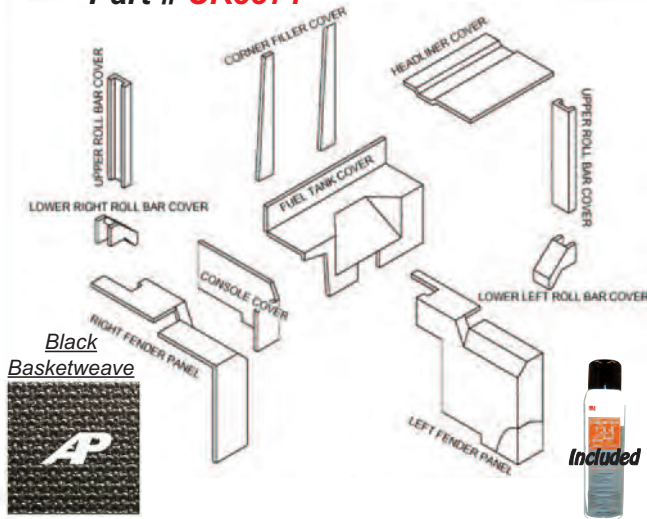

Black

Tractors: 7110, 7120, 7130, 7140, 7150, 7210, 7220,
7230, 7240, 7250, 8910, 8920, 8930, 8940, 8950

5/8" Complete 1pc. Floor Mat
Part # **350-3002**

CASE/IH

Cab Kit-Black Basketweave *Tractors: 770-1170, 1090, 1175*
Part # **CK3371**