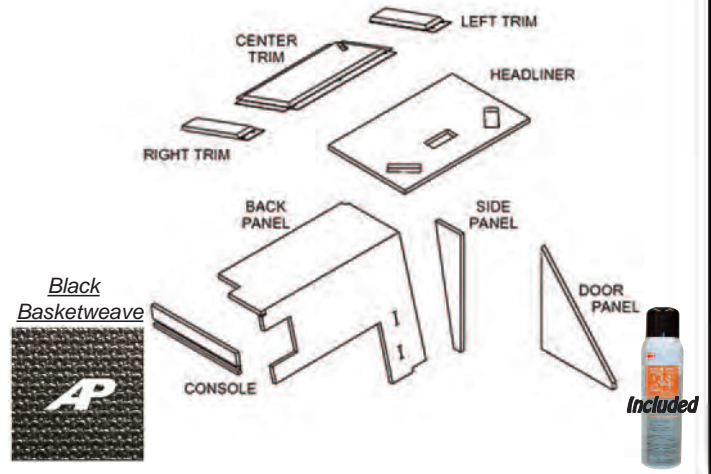

Cab Kit-Black Basketweave
Part # **CK8850**

Tractors: Massey Ferguson
Combine Early 850 S/N prior to 1696-027-544, 860 S/N prior to 1746-019-115