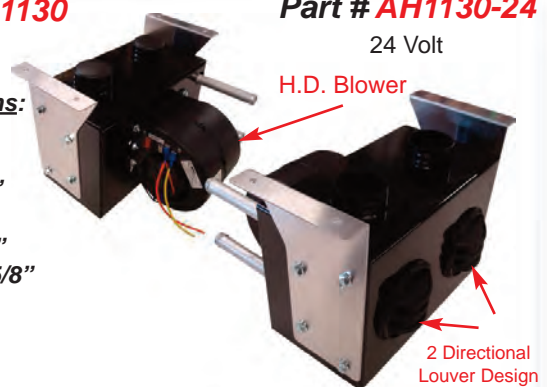

Universal Heater w/Defrost

Part # **AH1130**

12 Volt

Specifications:
BTU-16,000
Speeds-2
Height-6 3/4"
Width-9 1/2"
Thickness-5"
Inlet/Outlet-5/8"