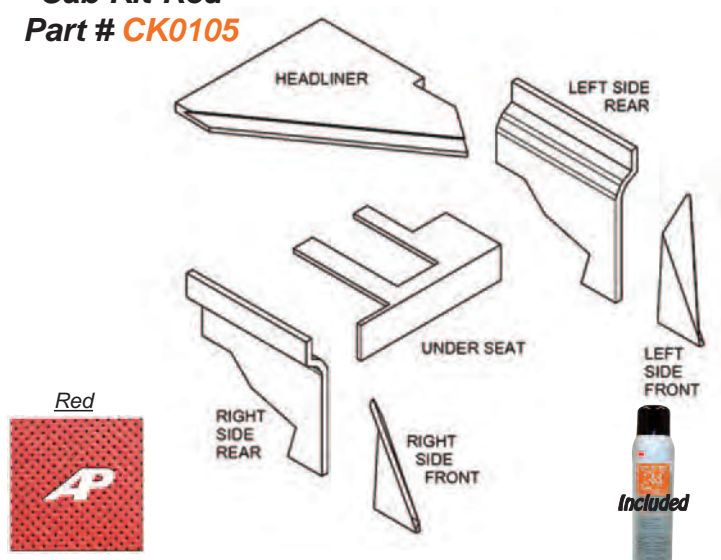

Cab Kit-Red
Part # **CK0105**

Tractors: White Late 2-85, 2-105