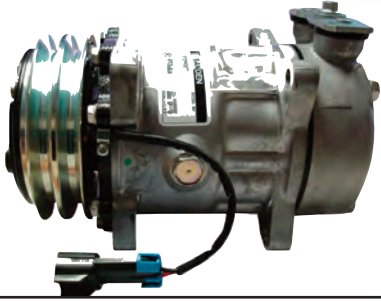

AP AIR PRODUCTS

Ag, Off Road, HD Truck Compressors