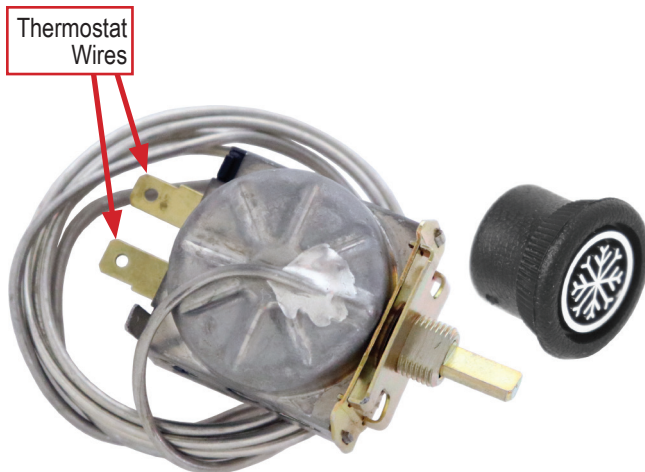

Instructions | Part#: 550-325

International, Thermostat Update Kit

Fits International Models: 766, 966, 1066, 1466, 1566, 4166 Tractors

Replaces Original Thermostatic Switch and Low Pressure Switch. Allows Condenser Fan Motors to Cycle.

Original Thermostat and Pressure Switch

Original Thermostat: 210-924

Original Switch: 220-3030

Replacement Thermostat and Pressure Switch

Replacement Thermostat: 210-906

Replacement Switch: 220-5642