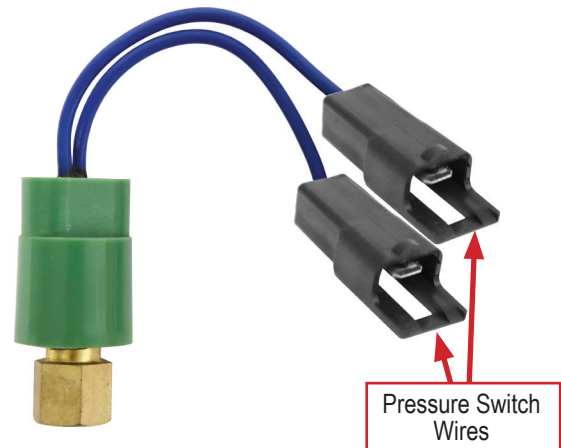

Instructions | Part#: 550-325

International, Thermostat Update Kit

Fits International Models: 766, 966, 1066, 1466, 1566, 4166 Tractors

Replaces Original Thermostatic Switch and Low Pressure Switch. Allows Condenser Fan Motors to Cycle.

Original Thermostat and Pressure Switch

Original Thermostat: 210-924

Original Switch: 220-3030

Replacement Thermostat and Pressure Switch

Replacement Thermostat: 210-906

Replacement Switch: 220-5642