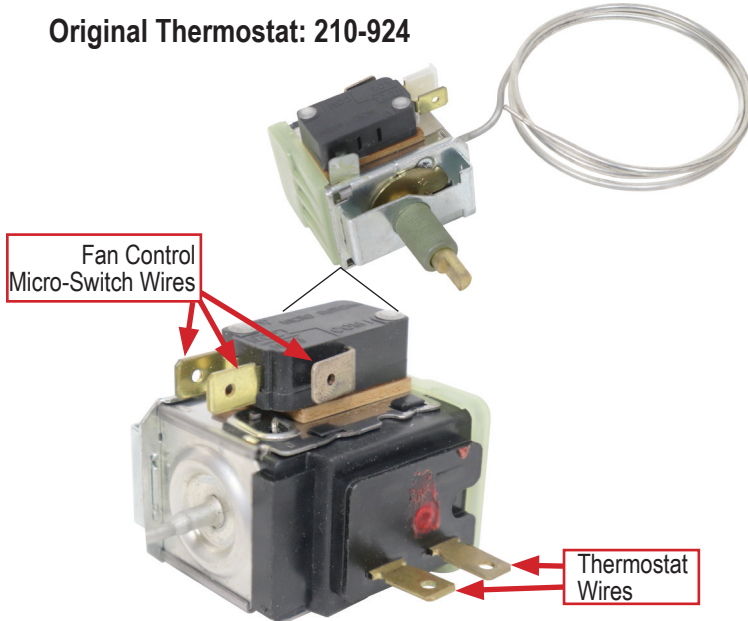

Instructions | Part#: 550-325

International, Thermostat Update Kit

Fits International Models: 766, 966, 1066, 1466, 1566, 4166 Tractors

Replaces Original Thermostatic Switch and Low Pressure Switch. Allows Condenser Fan Motors to Cycle.

Original Thermostat and Pressure Switch

Original Thermostat: 210-924

Original Switch: 220-3030

Replacement Thermostat and Pressure Switch

Replacement Thermostat: 210-906

Replacement Switch: 220-5642