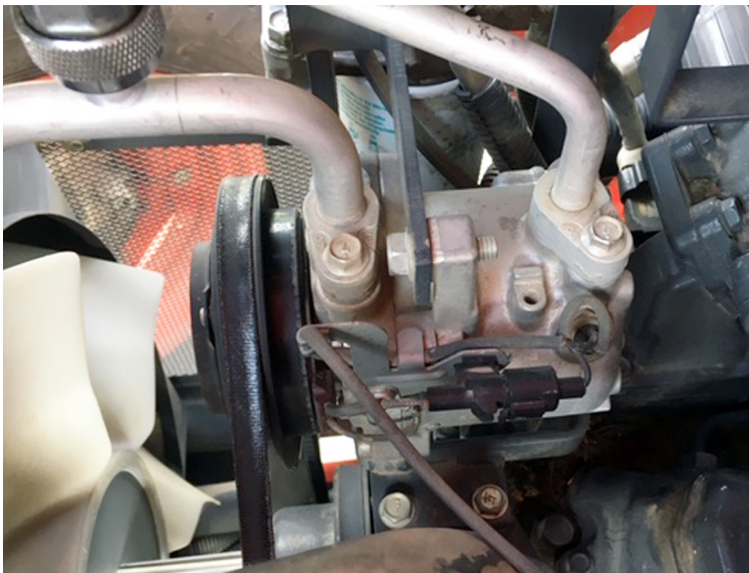

1-800-806-5312

www.apairinc.com