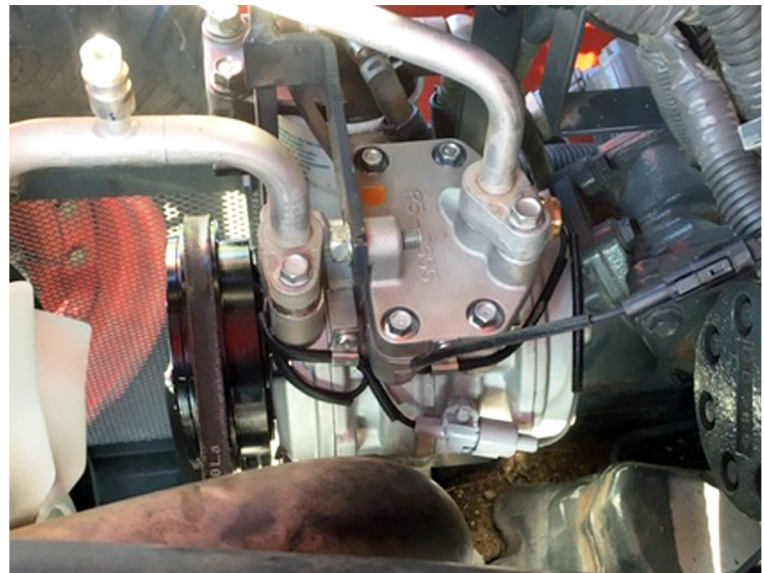

1-800-806-5312

www.apairinc.com