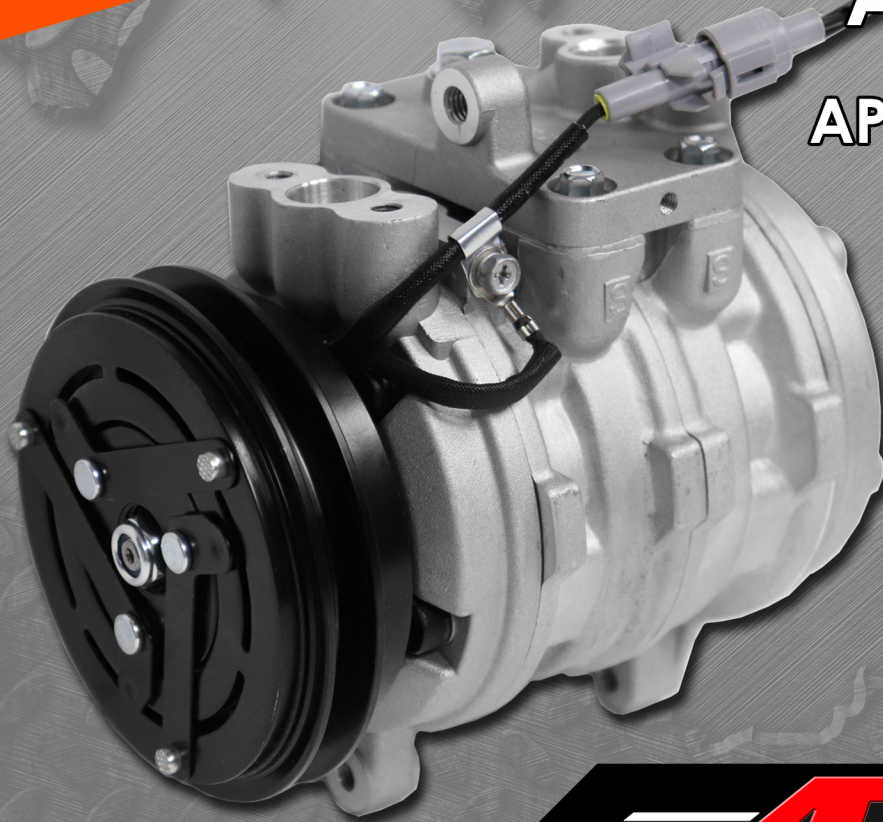

Kubota

OE#: 3C581-97590

HEAVY DUTY A/C Compressor

AP Air's New 10P08 Design

- Heavy Duty 5 Pistons
- High Output
- Increased Efficiency
- Compressor solution for problematic SV07E

ORIGINAL SV07E COMPRESSOR - PART#: 503-182

NEW 10P08E COMPRESSOR - PART#: 503-182HD

1-800-806-5312

www.apairinc.com